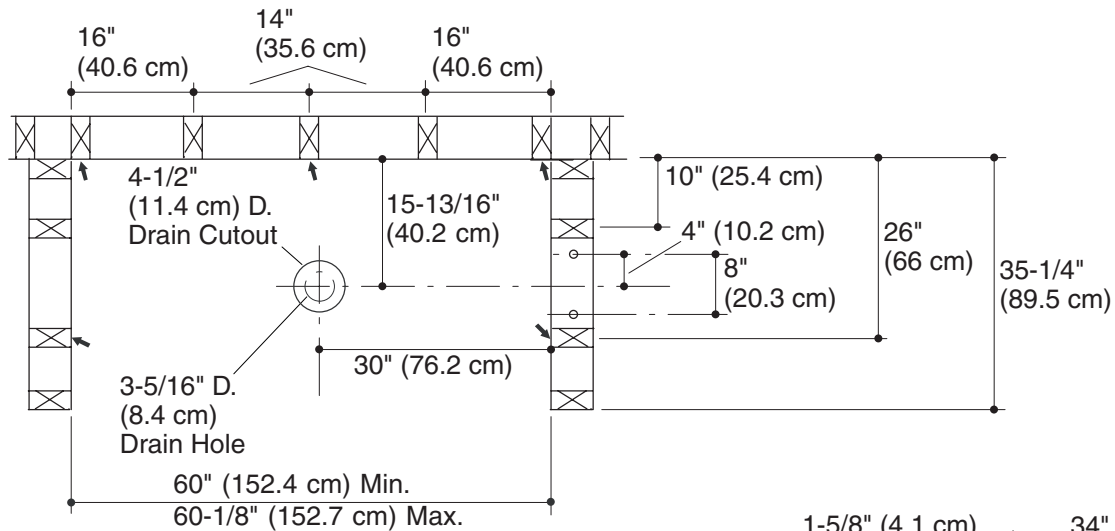

ENSEMBLE™

Technical Information

Model	door maximum width	door maximum height
72130100/ 72230100	56-5/8" (143.8 cm)	70-1/2" (179.1 cm)

Installation Notes

Install this product according to the installation guide.

Size the drain cutout to fit the drain assembly that will be used.

End stud positioning is critical if nailing-in flanges are to be used.

Double studding is recommended for pivot shower door installations.

Studs should be positioned roughly as shown for roofing nail installation.

Both tile and curve wall surrounds share the same dimensions.

↖ Recommended Roofing Nail Locations (5 total)

72130100