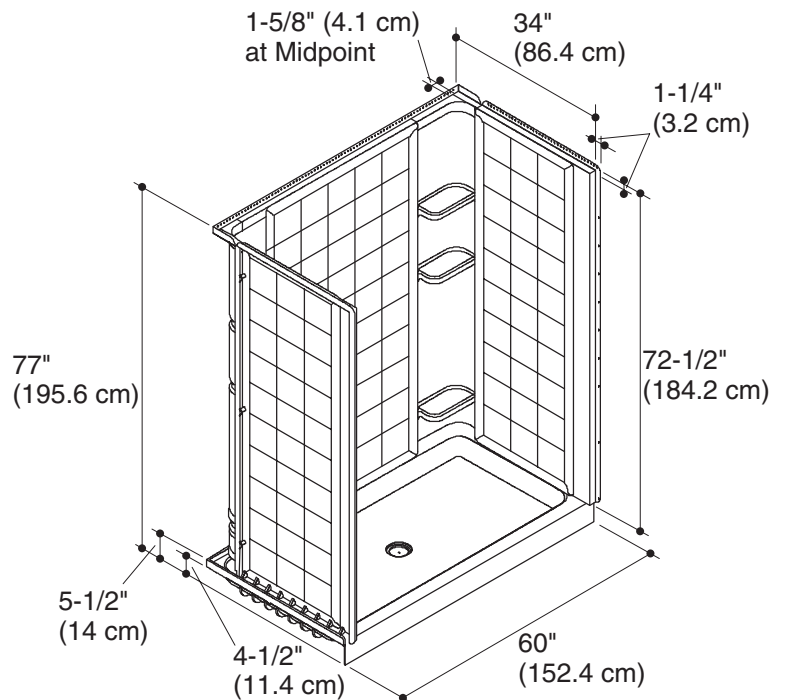

Product Diagram