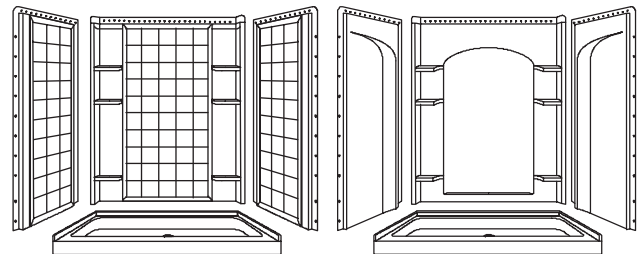

## Features

- Compression molded from Sterling's exclusive solid VIKRELL™ material
- Modular 4-piece design
- Tongue-and-groove "snap together" design allows for easy installation
- Convenient shelves provide generous storage
- Shaving ledge and foot rest added for comfort
- Receptor can be ordered separately
- Lightly pebbled bottom surface for sure footing
- Durable high gloss finish
- 10 year consumer/3 year commercial limited warranty
- 60" (152.4 cm) x 35-1/4" (89.5 cm) x 77" (195.6 cm) unit rough-in dimensions include nailing flange
- 60" (152.4 cm) x 34" (86.4 cm) x 75-3/4" (192.4 cm) complete unit finished dimensions

## 60" (152.4 cm) SHOWER RECEPTOR AND TILE WALL SURROUND

**72130100**  
ALSO 72230100

## Technical Information

Model	door maximum width	door maximum height
72130100/ 72230100	56-5/8" (143.8 cm)	70-1/2" (179.1 cm)