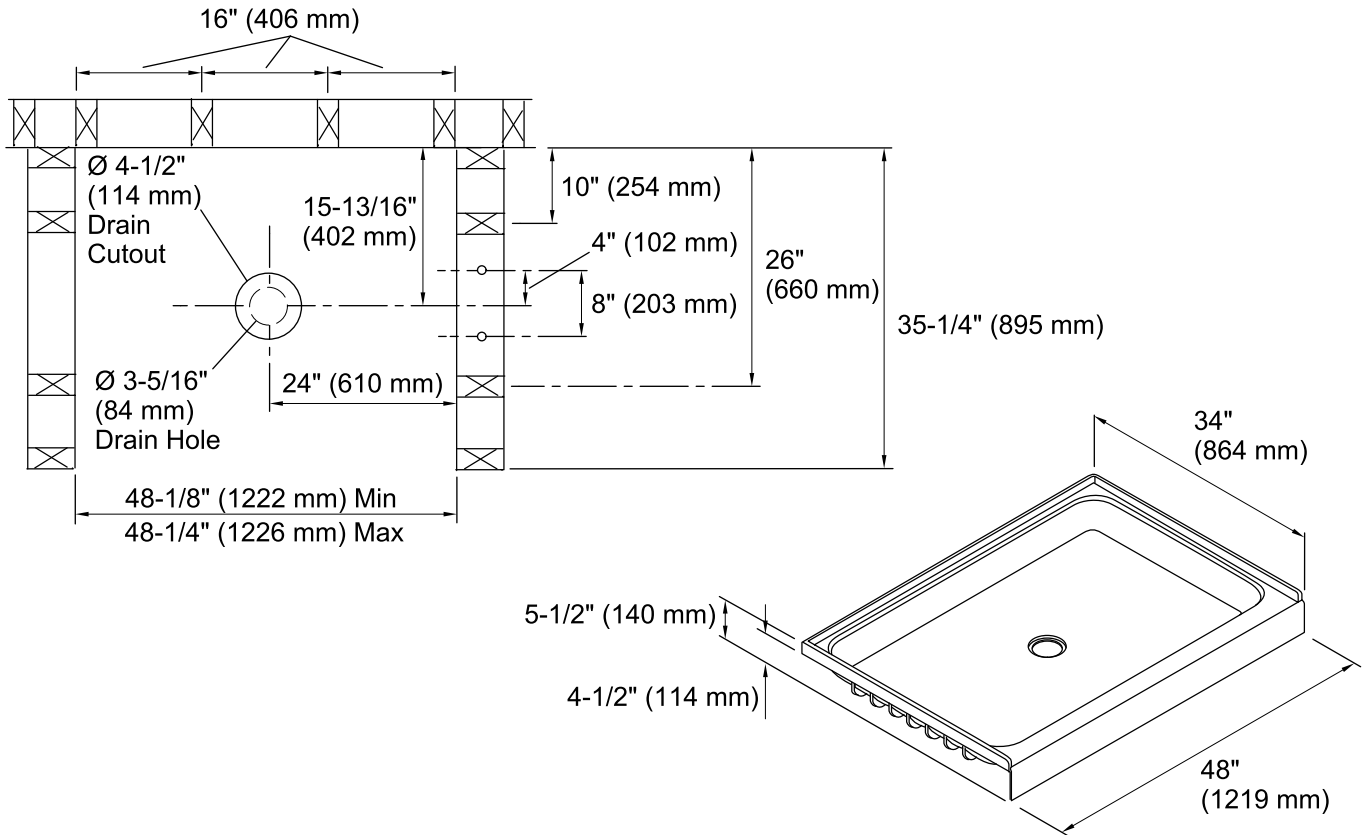

## Features

- Durable high gloss finish.
- Suitable for tile down application or with STERLING wall surround.
- 48" (1219 mm) x 34" (864 mm) x 4-1/2" (114 mm) base finished dimensions.

## Available Color/Finishes

*Color tiles intended for reference only.*

Color	Code	Description
	0	White
	96	Biscuit

**Technical Information**

All product dimensions are nominal.

Installation: 3-Wall Alcove

Drain location: Center