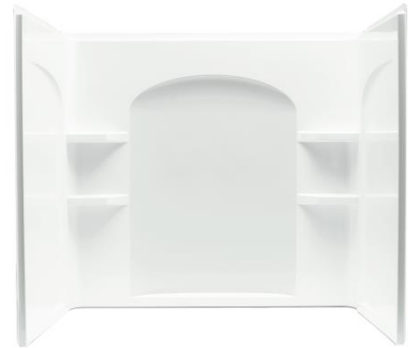

Ensemble™

60" x 32" Curve Bath/Shower Wall Set

71224100

Features

- Compression molded from our exclusive solid Vikrell® material.
- Modular design allows it to be moved around corners and through doorways with ease.
- Durable high gloss finish.
- Curve wall with a smooth, contemporary look and ample shelving.

Installation

- Some caulk required for proper installation.

For complete listing of available colors, go to sterlingplumbing.com.

Codes/Standards

ASTM E162
ASTM E662
Greenguard UL 2818 - Gold
CSA B45.5/IAPMO Z124

STERLING® Warranty - Fixtures Made of Solid Vikrell Material

See website for detailed warranty information.