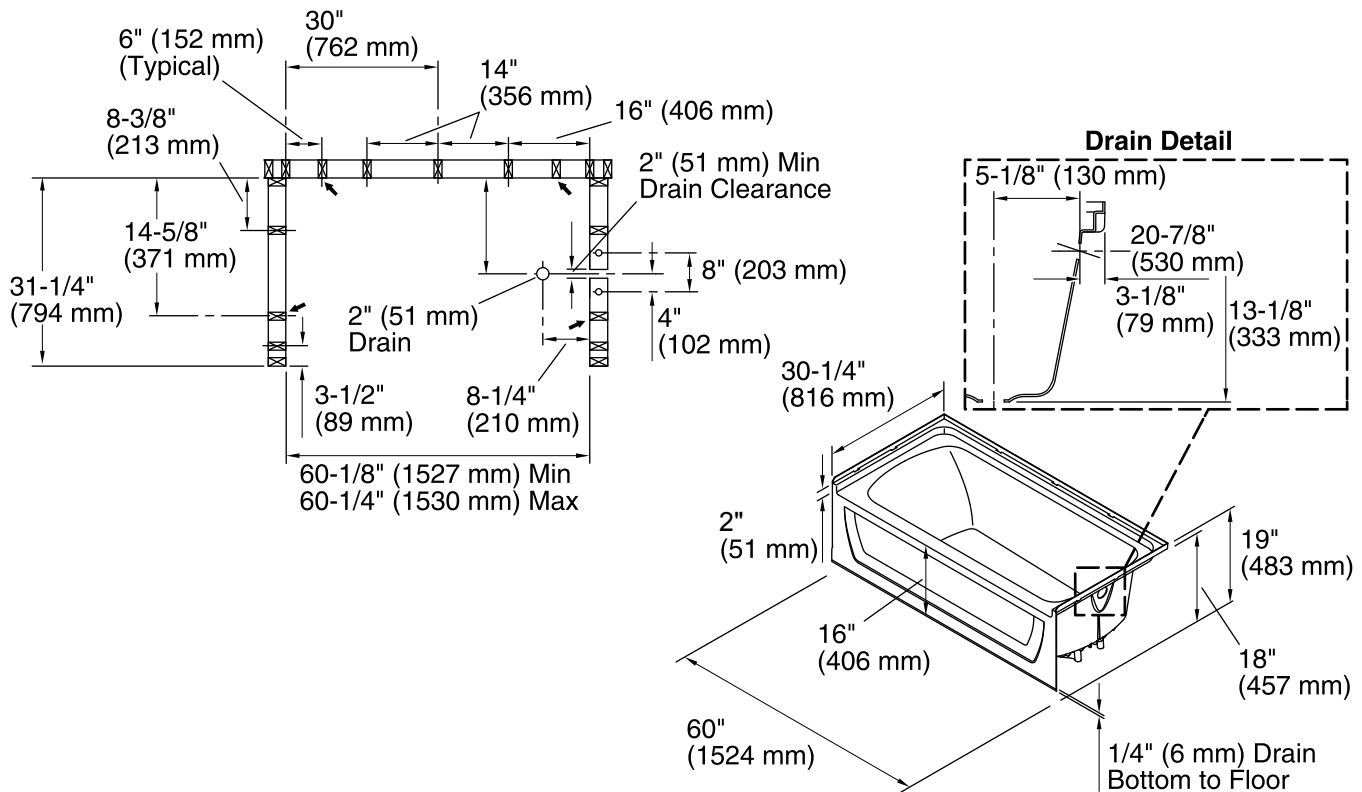

Ensemble™

30" Bath

71171120

Features

- Bath and integral apron eliminates installation step.
- Durable high-gloss finish.
- 2" (51 mm) wainscot/tile ledge.
- 16" (406 mm) bath depth (floor to top of threshold).
- 60" (1524 mm) x 30" (762 mm) x 18" (457 mm) complete unit finished dimensions.

Technical Information

All product dimensions are nominal.

Installation:	3-Wall Alcove
Drain location:	Right
Basin area, bottom:	45" x 20" (1143 mm x 508 mm)
Basin area, top:	53" x 23" (1346 mm x 584 mm)
Water depth:	11-1/4" (286 mm)
Water capacity:	44 gal (166.6 L)
Door width required:	57-11/16" (1465 mm)

Notes

Measure your actual product for roughing-in details.

Install this product according to the installation guide.

Studs should be positioned roughly as shown.

Double studding is recommended for pivot shower door installations.