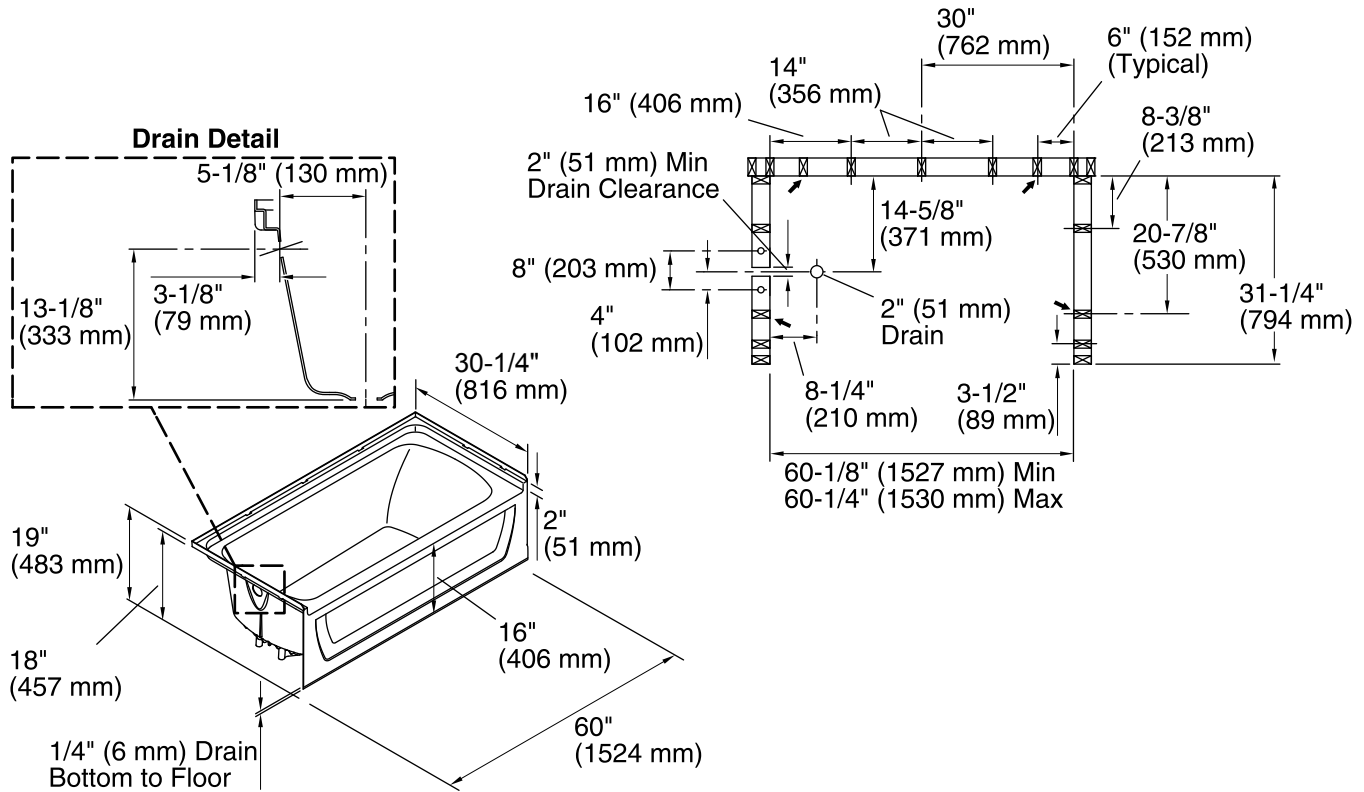

Ensemble™

30" Bath
71171110

Features

- Bath and integral apron eliminates installation step.
- Durable high-gloss finish.
- 2" (51 mm) wainscot/tile ledge.
- 16" (406 mm) bath depth (floor to top of threshold).
- 60" (1524 mm) x 30" (914 mm) x 18" (457 mm) complete unit finished dimensions.

Technical Information

All product dimensions are nominal.

Installation: 3-Wall Alcove

Drain location: Left

Basin area, bottom: 45" x 20" (1143 mm x 508 mm)

Basin area, top: 53" x 23" (1346 mm x 584 mm)

Water depth: 11-1/4" (286 mm)

Water capacity: 44 gal (166.6 L)

Door width required: 57-11/16" (1465 mm)

Notes

Measure your actual product for roughing-in details.

Install this product according to the installation guide.

Studs should be positioned roughly as shown.