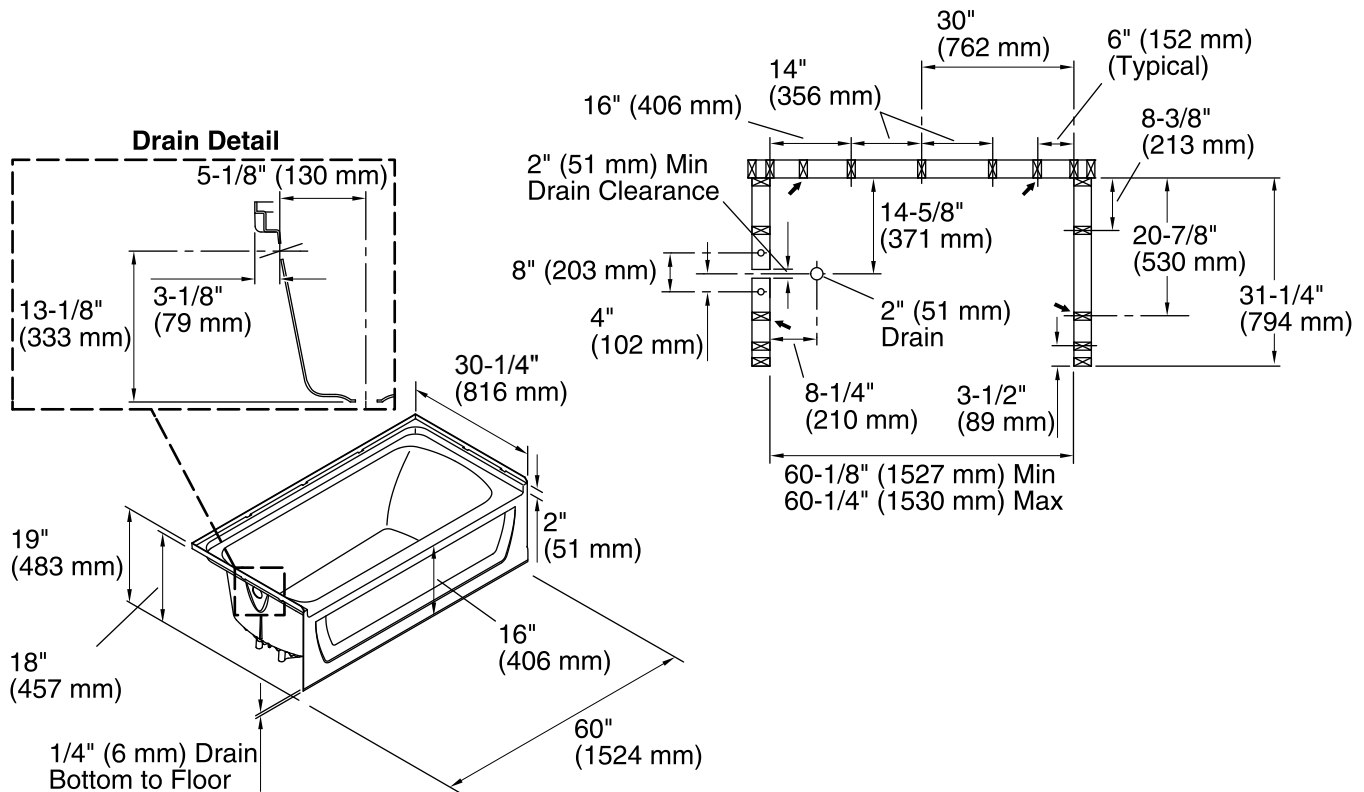

Ensemble™

30" Bath

71171110

Features

- Bath and integral apron eliminates installation step.
- Durable high-gloss finish.
- 2" (51 mm) wainscot/tile ledge.
- 16" (406 mm) bath depth (floor to top of threshold).
- 60" (1524 mm) x 30" (914 mm) x 18" (457 mm) complete unit finished dimensions.

Technical Information

All product dimensions are nominal.

Installation: 3-Wall Alcove

Drain location: Left

Basin area, bottom: 45" x 20" (1143 mm x 508 mm)

Basin area, top: 53" x 23" (1346 mm x 584 mm)

Water depth: 11-1/4" (286 mm)

Water capacity: 44 gal (166.6 L)

Door width required: 57-11/16" (1465 mm)

Notes

Measure your actual product for roughing-in details.

Install this product according to the installation guide.

Studs should be positioned roughly as shown.