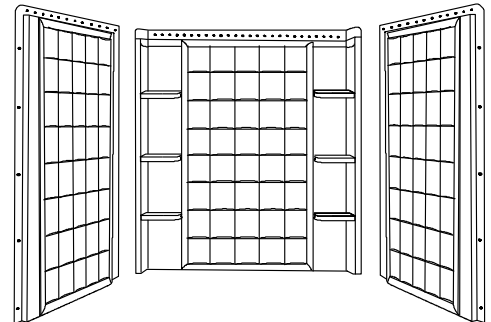

Ensemble™
60" x 36" Bath/Shower Wall Set
71104100

Features

- Modular design allows it to be moved around corners and through doorways with ease.
- Durable high gloss finish.
- Realistic tile wall surround features molded-in shelves for generous storage space.

Material

- Compression molded from our exclusive solid Vikrell® material.

Installation

- Some caulk required for proper installation.

For complete listing of available colors, go to sterlingplumbing.com.

Codes/Standards

ASTM E162
ASTM E662
Greenguard UL 2818 - Gold
CSA B45.5/IAPMO Z124

STERLING® Warranty - Fixtures Made of Solid Vikrell Material

See website for detailed warranty information.