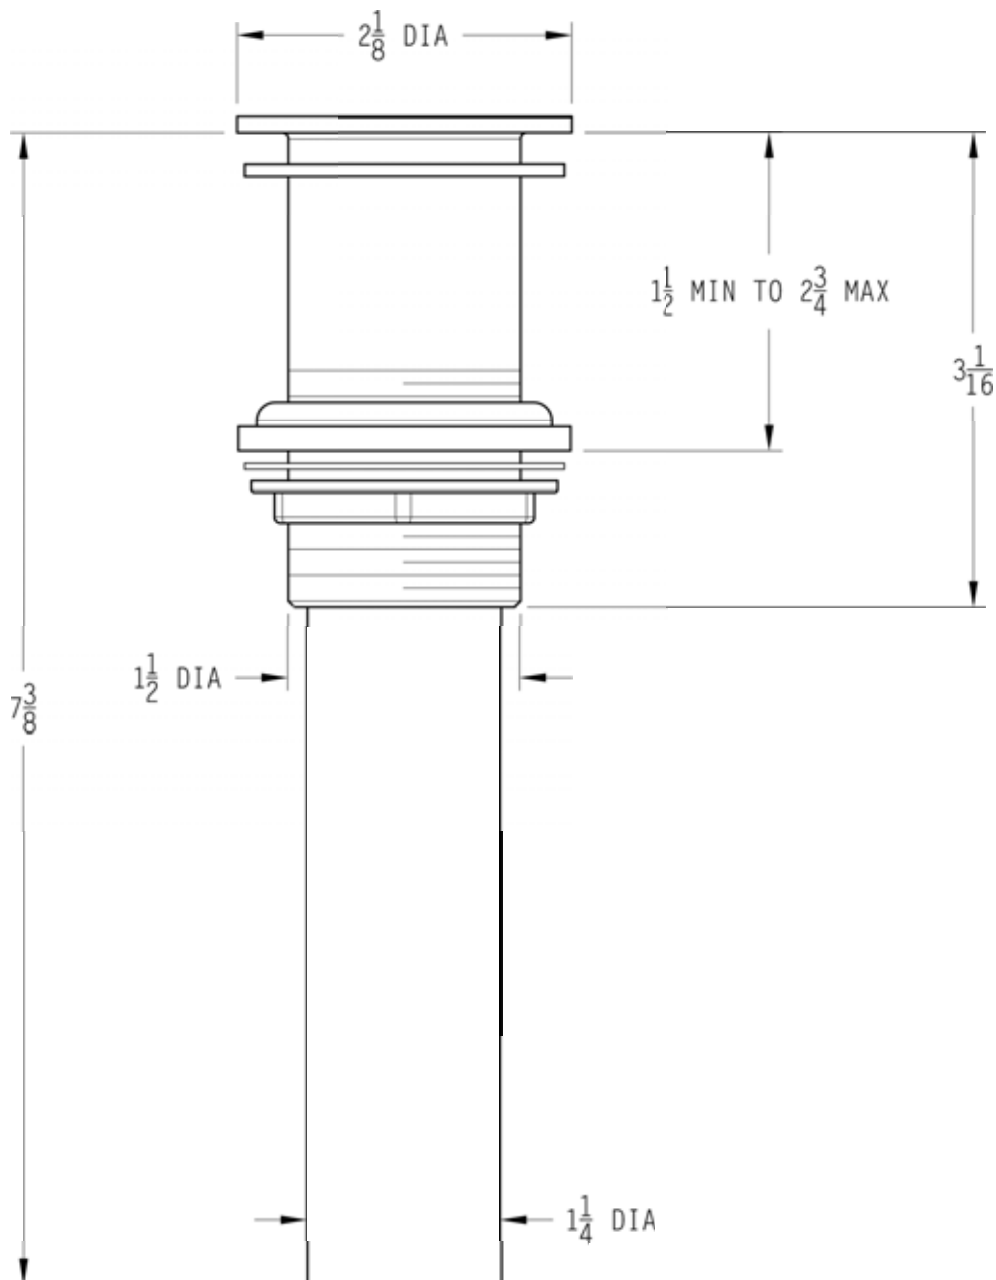

INSTALLATION DIMENSIONS

47 Series

Grid Strainer

Dimensions are in Inches

1-800-PFAUCET www.pricepfister.com
19701 DaVinci, Lake Forest, CA 92610
02/1/07

Price Pfister®
Pf Pfreshest Ideas In Pfaucets.

SS-047-03