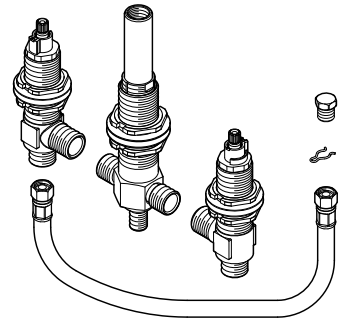

## Pfirst Series™ Roman Tub Valve

OX6-440R Finish(XX)

- 4-Hole Installation
- Valve Only
- For Roman Tub Faucets

#### Features

- For Roman Tub Faucets
- Dual 1/2" I.P. or 1/2" Copper Sweat Connections
- 4-Hole Installation
- 13 GPM Flow at 60 PSI
- Pforever Seal Ceramic Disc Valves
- Pforever Warranty®

### Dimensions