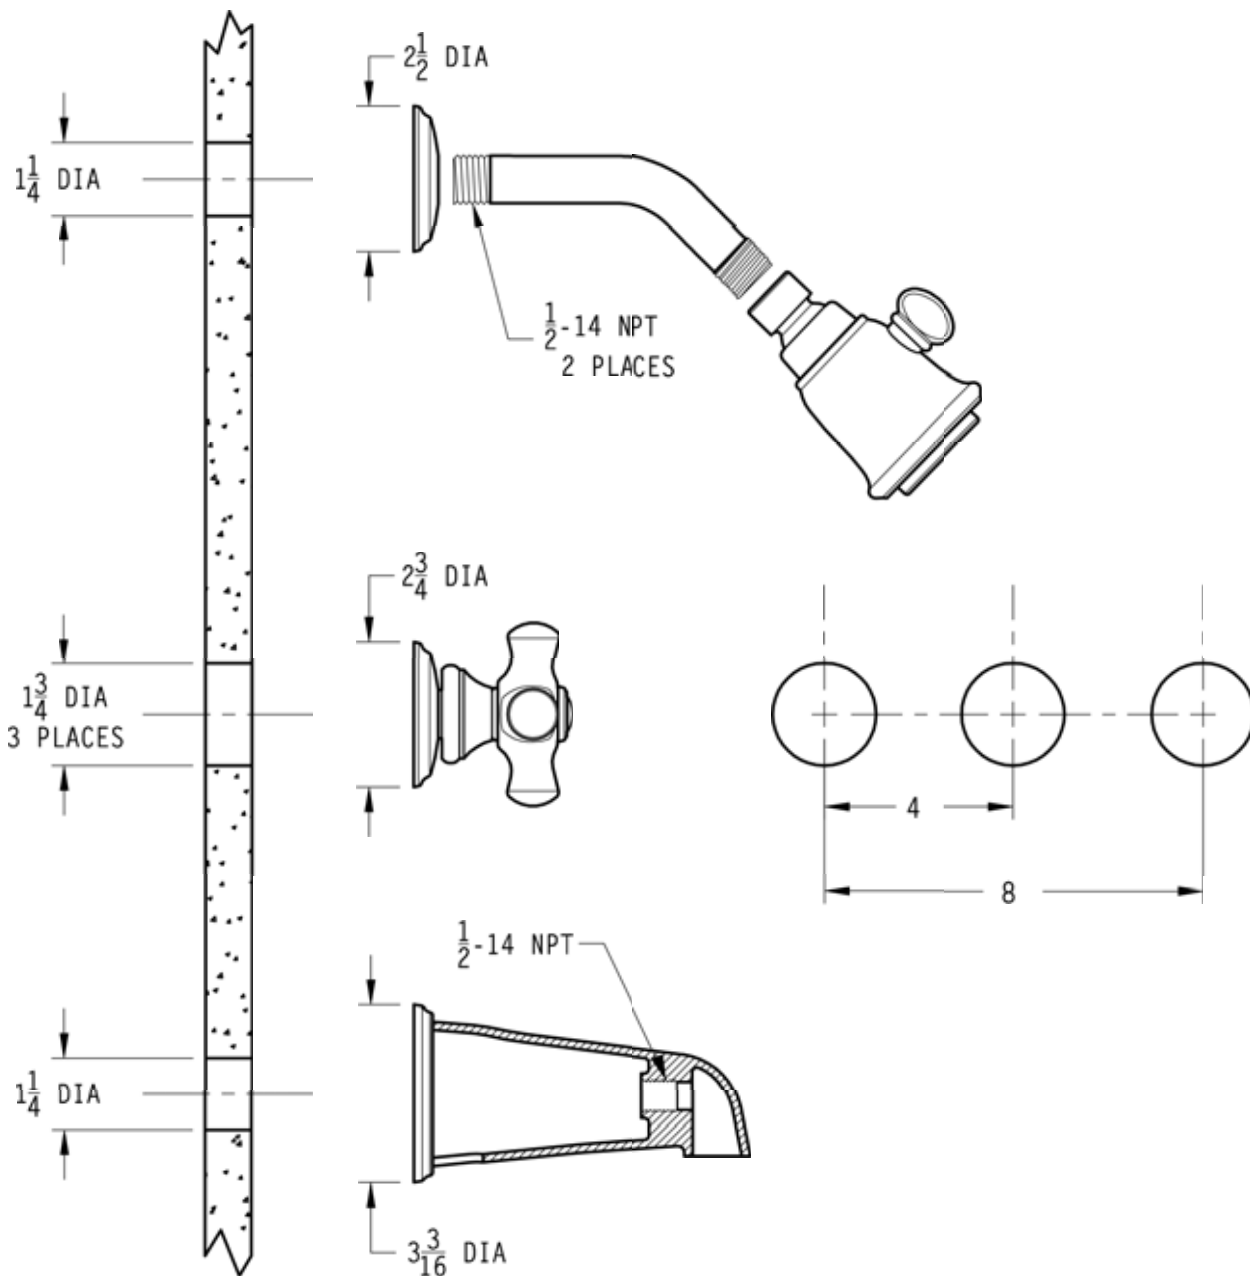

INSTALLATION DIMENSIONS

01 Series

Tub & Shower Trim

Dimensions are in Inches

1-800-PFAUCET www.pricepfister.com
19701 DaVinci, Lake Forest, CA 92610
01/8/03

Price Pfister®
Pf freshest Ideas in Pf faucets.

SS-001-07