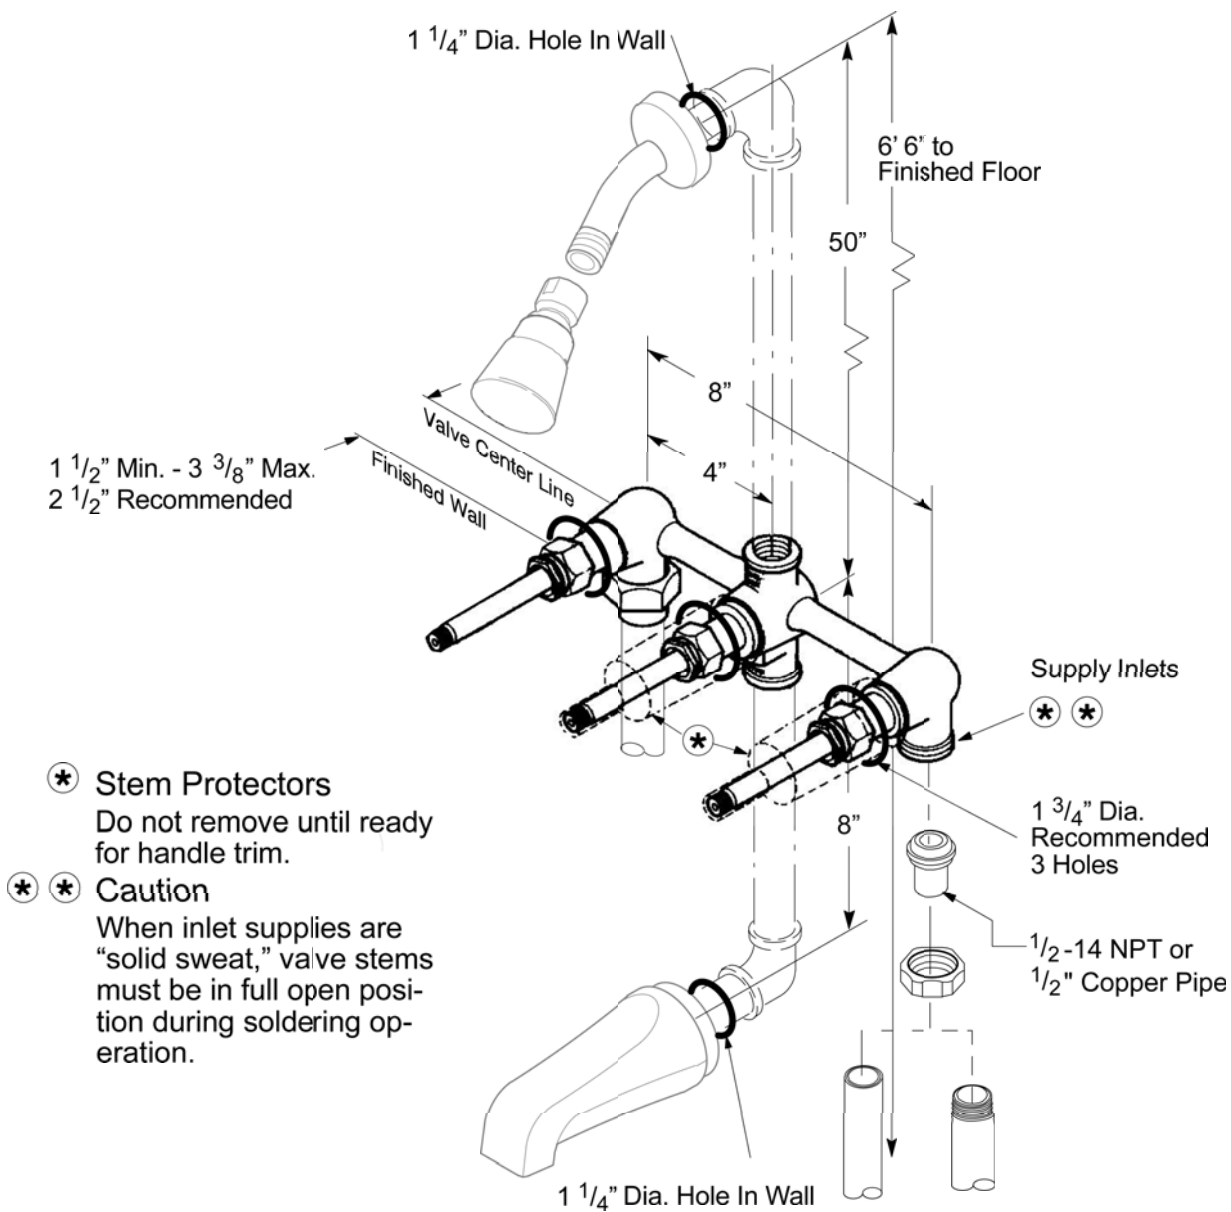

INSTALLATION DIMENSIONS

01 Series Bedford[®] Collection Tub & Shower

* Stem Protectors
Do not remove until ready for handle trim.

* * Caution
When inlet supplies are "solid sweat," valve stems must be in full open position during soldering operation.