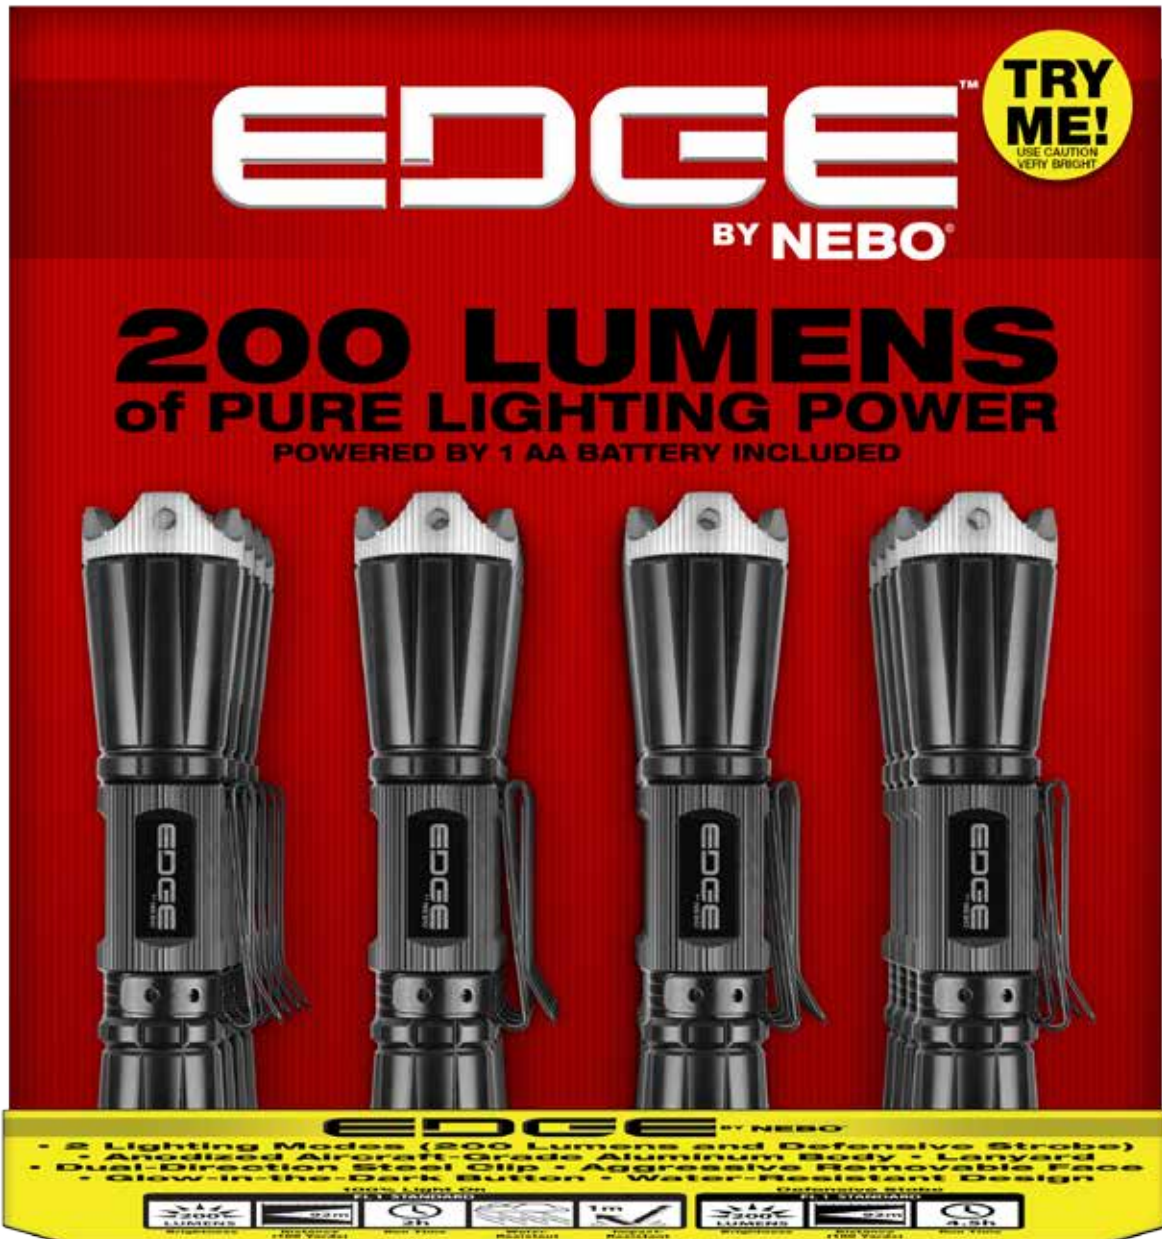

Strobe - 200 Lumens
Run Time: 4.5 Hours
Viewing Distance: 92 Meters

- 1. HIGH-POWER 200 LUMEN LED
- 2. AGGRESSIVE SELF-DEFENSE FACE
Tactical bezel can be removed to have a smooth face.
(Please use caution when using flashlight.)
- 3. HEAT-SINK DESIGN
Integrated heat-sinks are used to disperse heat from the body during extended periods of use.
- 4. ANODIZED AIRCRAFT-GRADE ALUMINUM WATER-RESISTANT BODY
- 5. DUAL-DIRECTION BELT/POCKET CLIP
- 6. GLOW-IN-THE-DARK BUTTON

• POWERED BY 1 AA BATTERY (INCLUDED)

FL 1 STANDARD					
100% ON	200 LUMENS	92m	2h		1m
Defensive Strobe	200 LUMENS	92m	4.5h	Water-Resistant	Impact-Resistant
	Brightness	Distance	Run Time		

Display Dimensions
(H) 8" x (W) 7.5" x (D) 8.25"

16 pc Metal Display
Display holds 16 pieces in the display. 4 additional pieces are included as replenishments.

Taking the EDGE™ series to the next level is the EDGE™ 200. The EDGE™ 200 features 200 lumens of powerful white light. Crowning the top of the EDGE™ is the aggressive self-defense face. Much like the EDGE™90 the aggressive bezel can be removed to have a less aggressive, smooth face. The aggressive lines and angles of the aircraft grade aluminum body allow for proper heat dispersion as well as ensuring a steady grip. The dual-direction belt clip works well in the pocket or on a hat to serve as a cap light. Controlling the 2 light modes is the glow-in-the-dark button located at the base of the flashlight.

UPC CODE	ITEM	DESCRIPTION	MSRP	CASE PACK
645397929475	6085	NEBO® EDGE® 200 Flashlight	15.99	20 PIECES

Item#6095

LUMO™

BY NEBO®

1. HIGH-POWER 25 LUMEN LED
 2. DIFFUSER DOME
Top dome diffuses the light to create an omnidirectional light source
 3. ANODIZED AIRCRAFT-
GRADE ALUMINUM
WATER-RESISTANT BODY
 4. CARABINER CLIP
Conveniently clips anywhere
 5. GLOW-IN-THE-DARK BUTTON
- POWERED BY 3 LR44
BATTERIES (INCLUDED)