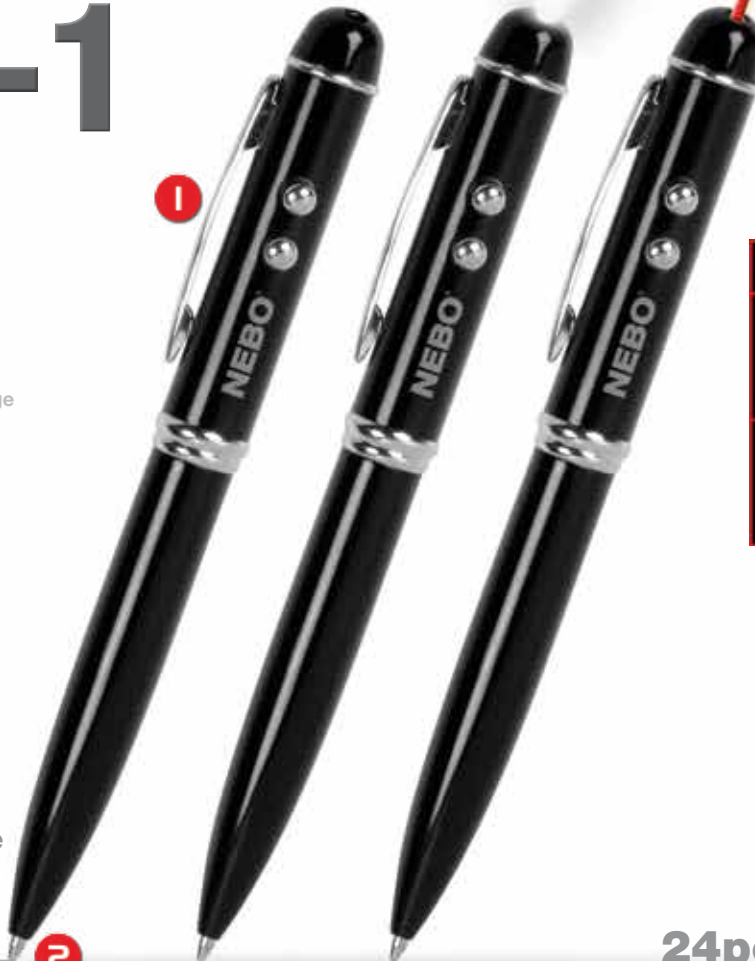

UPC CODE	ITEM	DESCRIPTION	MSRP	CASE PACK
645397929161	5998	NEBO® LITE-WRITER™ Pen + Stylus	11.99	36 PIECES

Item#5571

NEBO[®]

LIGHT-WRITER

3-IN-1 PEN / LIGHT / LASER

THE POWER OF 3-IN-1

GIFT BOX
Each pen comes in its own full color gift box

1. POCKET CLIP

2. BALL POINT PEN

Each pen includes a black ink cartridge and a blue refill cartridge. Additional refills can be found at Office Depot.

BATTERIES INCLUDED

6 LR44 Button Cell Batteries included (3 inside pen and 3 extra)

Actual Size

2 Lighting Modes

1 LED - 12,000 MCD
Viewing Distance: 3 Meters

Red Laser: <5mW
Viewing Distance: 412 Meters

24pc Display

Display Dimensions (H) 14.5" x (W) 6.875" x (D) 7.375"

UPC CODE	ITEM	DESCRIPTION	MSRP	CASE PACK
645397626107	5571	LIGHT-WRITER Pen/Light/Laser	9.99	24 PIECES

Item#5423

NEBO[®] BENDBRITE[™]

HANDS-FREE LIGHT WITH BEND-RITE[™] FLEXIBLE NECK

This light is essential to have when you need your hands to be free!

- Flexible BEND-RITE[™] neck allows you to direct light anywhere
- 2 Lighting modes (3 White LEDs On or 1 Red LED in flash mode)
- Base clip can clip onto virtually anything or use the 3 strong magnets to stick to any metal surface
- Water-Proof body design
- CR2032 Batteries Included