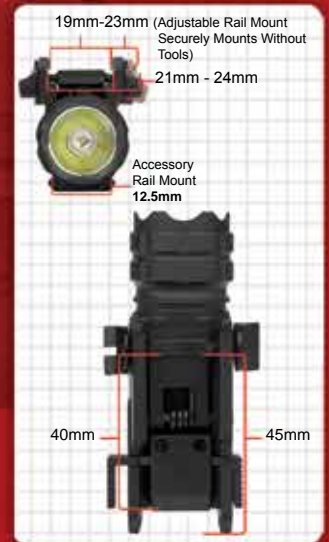

iPROTEC™ ELITE HP190

ITEM # 5569

HIGH-POWERED FIREARM LIGHT
MOUNTS ON RAIL-EQUIPPED PISTOLS & LONG GUNS

2 Lighting Modes

100% - 190 Lumens
Run Time: 2 Hours
Viewing Distance: 92 Meters

Strobe - 190 Lumens
Viewing Distance: 92 Meters

- **HIGH-POWER 190 LUMEN LED**
- **ANODIZED AIRCRAFT-GRADE ALUMINUM WATER-RESISTANT DESIGN**
- **ADJUSTABLE HINGE MOUNT**
  Easily adjusts, tightens and locks...no tools needed!
  Designed to fit most rail-equipped firearms. Not compatible with snub nose or subcompacts models.
- **ACCESSORY RAIL MOUNT**
  For additional firearm accessories (12.5mm)
- **ONE CR123A BATTERY INCLUDED**

The **ELITE HP190** outputs 190 lumens of intense white light. Light of this magnitude is enough to dominate an aggressor's night-adapted vision, ideal for military, law enforcement, and self-defense. The reflector lens focuses the beam for long distance lighting while also producing enough light to support the user's peripheral vision. The HP190 features a back positioned On-Off switch to provide simple, one-handed operation. This switch allows you to select between 100% white light or defensive strobe. After 10 seconds in the off position, the light will reset to the first setting, which is 100% light.

FL 1 STANDARD

190 LUMENS	92m	2h	Water-Resistant	1m Impact-Resistant
Brightness	Distance	Run Time	Water-Resistant	Impact-Resistant

UPC CODE	ITEM	DESCRIPTION	MSRP	CASE PACK
645397514107	5569	iPROTEC® ELITE HP190	44.50	6 PIECES