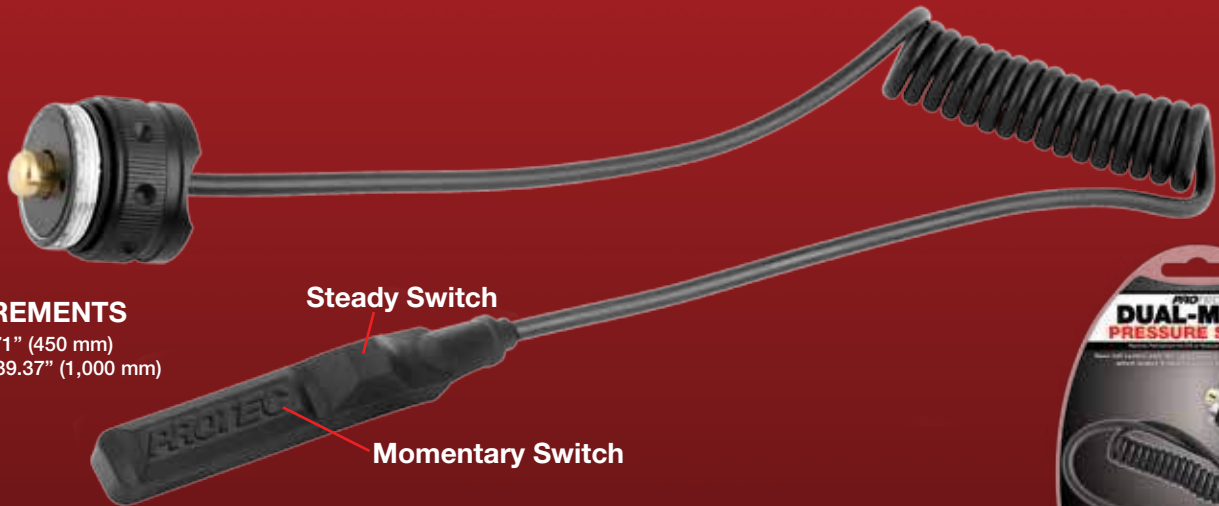

ITEM #5954 DUAL MODE PRESSURE SWITCH

- **MEASUREMENTS**
  Coiled - 17.71" (450 mm)
  Extended - 39.37" (1,000 mm)
- **DUAL MODE**
  This switch incorporates two buttons inside the switch, one for momentary operation and the other for steady on.