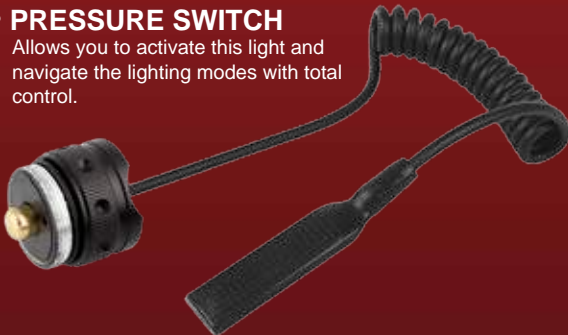

LASER + FLASHLIGHT COMBO

MOUNTS ON 12-20 GAUGE SHOTGUN BARRELS

- **8 POWERFUL LEDs (24 LUMENS)**
- **AGGRESSIVE SELF-DEFENSE FACE**
- **ANODIZED AIRCRAFT-GRADE ALUMINUM WATER-RESISTANT BODY**
- **FITS BOTH VENTED AND PLAIN BARRELS**
- **FIXED TAIL CAP**
  Allows for use as a standard flashlight.

4 Lighting Modes

8 LEDs - 24 Lumens
Run Time: 42 Hours
Viewing Distance: 9 Meters

Red Laser: <5mW
Viewing Distance: 412 Meters

8 LEDs & Laser
Viewing Distance: 9 Meters / 412 Meters

Strobe - 24 Lumens
Viewing Distance: 9 Meters

- **UNIVERSAL ALUMINUM MOUNT**
  Adjusts, tightens and locks with no tools needed.
  (Mount included with #5566; also sold separately as #5598)

PATENTED ITEM
D 657,840

FL 1 STANDARD

Brightness	Distance	Run Time	Water-Resistant	Impact-Resistant

- **PRESSURE SWITCH**
  Allows you to activate this light and navigate the lighting modes with total control.

UPC CODE	ITEM	DESCRIPTION	MSRP	CASE PACK
645397501107	5565	iPROTEC® Laser/Light with Clamp/Pressure Switch	29.99	6 PIECES