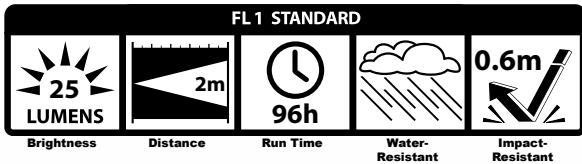

The traditional lantern look with efficient LED lighting!

- 9 inch high metal lantern with wire-guarded glass globe
- 25 lumens of brightness
- More than 96 hours of continuous bright light
- Uses 2 D batteries (not included)
- Adjustable light output