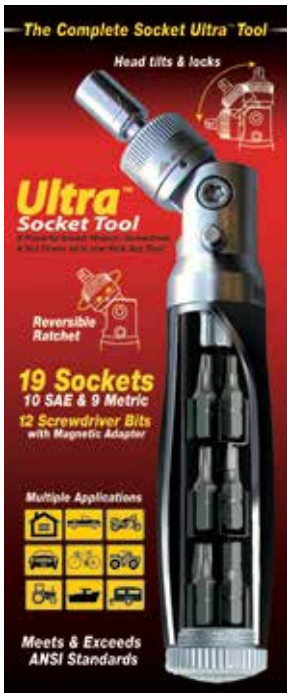

Item#4327

NEBO[®]

ULTRA™ SOCKET COMBINATION KIT

PATENTED ITEM	
US 6,634,262	
US 6,450,067	

12pc Case Pack

- **SOCKET WRENCH / SCREWDRIVER / NUT DRIVER ALL IN ONE**
19 SAE and Metric sockets, 12 screwdriver bits and a magnetic adapter
- **HEAD TILTS AND LOCKS AT 0°, 45° AND 90°**
Works perfectly as a nut driver for those hard to reach places
- **INDUSTRIAL STRENGTH ERGONOMIC HANDLE DESIGN**
Rubber handle for added comfort and grip to improve performance