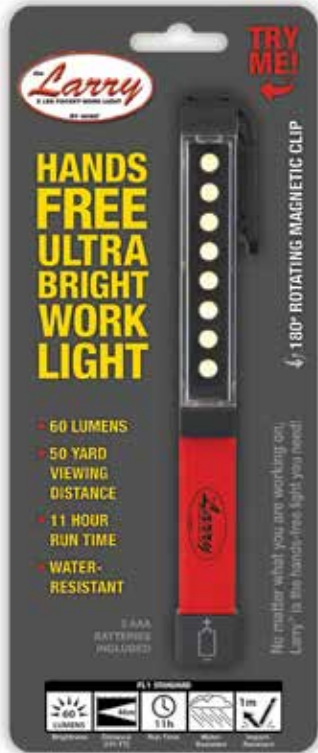

FL 1 STANDARD

60 LUMENS	46m	11h	Water-Resistant	1m Impact-Resistant
Brightness	Distance	Run Time	Water-Resistant	Impact-Resistant

#5618
24pc
Magnetic
Acrylic Display
 Display Dimensions
 (H) 6.25" x (W) 9" x (D) 5"

Angle View

Display holds 12 pieces on the magnetic strip. 12 additional pieces are stored inside display.

#5902

12pc Case Pack
 Assorted Colors

(Red, Blue & Grey)

Front View

The Larry™ 8 LED Pocket Work Light is the essential handyman light. Or if you need the essential handywoman's light then we have The Lucy™. 8 powerful LEDs provide 60 lumens of bright white light. You can't be a handyman/woman if your hands aren't...well, handy. The rotating magnetic clip gives you convenient hands-free lighting by attaching to virtually anything. The reinforced plastic body design is shock-proof and water resistant, making this light basically indestructible. The Larry™ & Lucy™ 8 LED Pocket Work Light...perfect for any job!