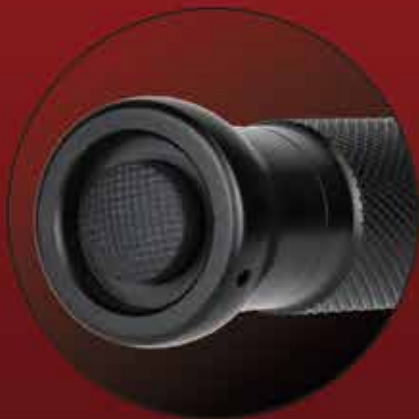

The On-Off button located at the base of the handle for convenient operation.