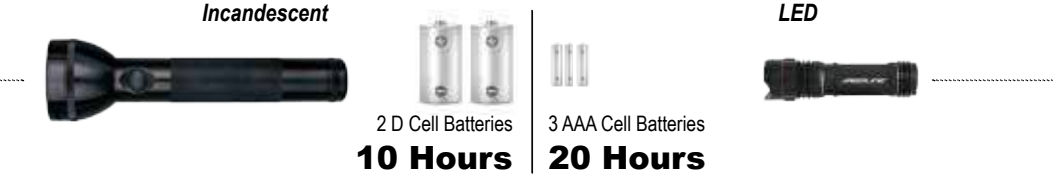

LIGHTING 101

Understanding LED Flashlights

LEDs Run
2X
LONGER

LED Lights Explained

An LED is a Light Emitting Diode that uses a semiconductor, rather than a filament, to create light. Because of this, LED lights are much brighter, use a fraction of the energy and last thousands of times longer than other bulb types.

Runtime of Incandescent vs LED (using equal brightness settings)