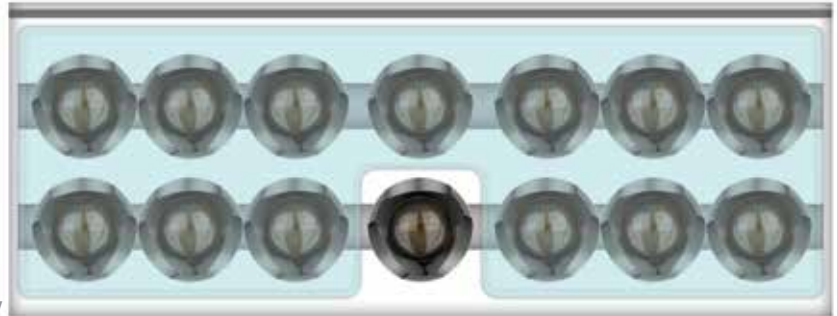

Top View

PATENT PENDING POWERED BY 3 AAA BATTERIES (INCLUDED)

SE REDLINE®

TRY ME!

250 Lumens of Supreme Brightness - 175 Yards of Visibility ASG **NEBO®**

- 4x ZOOM Feature (Flood-Spot)
- 5 Lighting Modes (100%-50%-10%-S.O.S.-Defensive Strobe)
- Low-Battery Indicator
- Water-Resistant
- Aircraft Grade Aluminum Body
- Steel Belt Clip
- Magnetic Base
- Rear Tactical Glow-In-The-Dark Power Button

Lighting Mode	MODE 1	MODE 2	MODE 3	MODE 4	MODE 5
250 LUMENS	250 LUMENS	125 LUMENS	25 LUMENS	S.O.S	STROBE
4h	4h	8h	15h	72h	72h
160m	160m	70m	31m	160m	160m
2m	IP65	To activate 100% Light Just Press Button Hold Button Down for 3sec to Activate Other Modes - Recharge to 100% hold button down for 3sec or leave off for 10sec			

More features...more lumens...same great quality. The SE REDLINE® has some user friendly improvements. Equipped with a steel belt clip, the SE REDLINE® can always be kept within reach. The ergonomic body is suited with heat-sinks which are used to disperse heat from the flashlight during extended periods of time. The lighting modes are now separated into two categories, primary and secondary. Turning the flashlight on and off gives you the primary lighting mode, which is 250 lumens of intense white light. The secondary lighting modes, 50%, 10%, S.O.S. and Defensive Strobe can be activated by holding down the power button for 3 seconds. Speaking of the power button, it's not just for operating the light. Built into the glow-in-the-dark button is a battery indicator. The button will glow red when the battery life is less than 20%. Adding to the style of the SE REDLINE® is the signature thin, translucent red ring which enhances each of the different lighting modes.

UPC CODE	ITEM	DESCRIPTION	MSRP	CASE PACK
645397312116	5615	NEBO® SE REDLINE® 250 Lumen Flashlight	39.99	14 PIECES
645397914112	5616	NEBO® SE REDLINE® in Clamshell	39.99	12 PIECES
645397015123	5638	NEBO® SE REDLINE® Black Bulk (No PKG or Display)	39.99	18 PIECES
645397067122	5956	NEBO® SE REDLINE® Grey Bulk (No PKG or Display)	39.99	18 PIECES