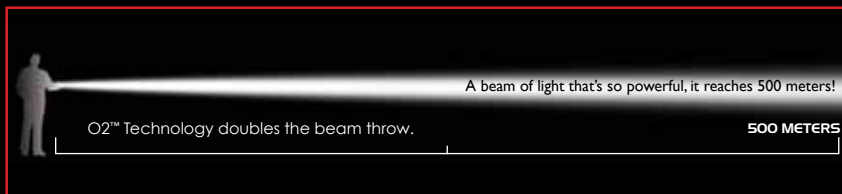

Thanks and best wishes for your success!

THE NEBO® FAMILY
800-255-6061

NEW IN 2014

In 2014, we are redefining the standard of what a flashlight is supposed to be. The changes that we're making you literally have to see to believe.

We're taking everything that we expect a flashlight to be and we're making it better.

• O²™ Technology

We don't just want the light 15 feet in front of us; we want to shine it **fifteen hundred feet** ahead of us. Until we developed **O²™ Technology**, that was just a wild idea. Now it's a reality with the new **#6000 O² BEAM™** (pg.1-2).