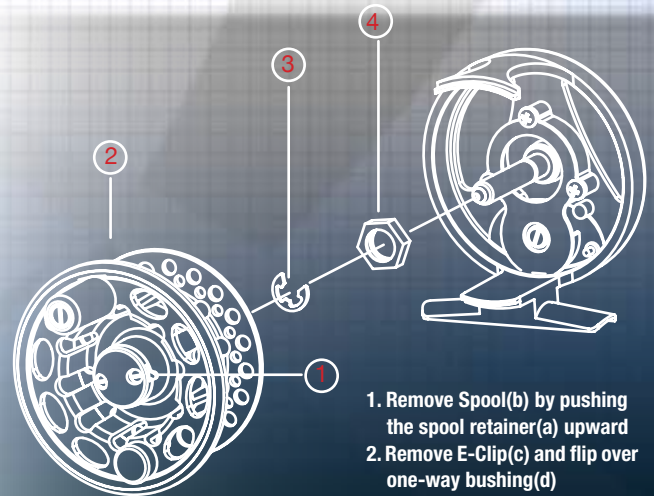

Right or Left Hand Interchange

1. Remove Spool(b) by pushing the spool retainer(a) upward
2. Remove E-Clip(c) and flip over one-way bushing(d)
3. Reattach E-Clip(c) & Spool(b)
4. Retrieve and drag will now function in opposite direction

UPC CODE	ITEM	DESCRIPTION	MSRP	CASE PACK
061317004143	6065	Quarrow® Bear Creek Fly Reel	44.99	6 PIECES