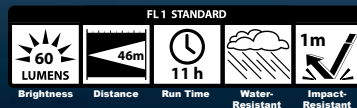

UPC CODE	ITEM	DESCRIPTION	MSRP	CASE PACK
061317004020	6042	Quarrow® Night Fishing Light Combo	19.99	6 PIECES