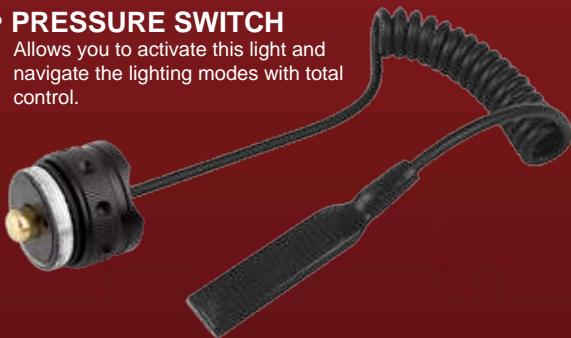

- **UNIVERSAL ALUMINUM MOUNT**
Adjusts, tightens and locks with no tools needed. (Mount included with #5566; also sold separately as #5598)

PATENTED ITEM
D 657,840

- **PRESSURE SWITCH**
Allows you to activate this light and navigate the lighting modes with total control.