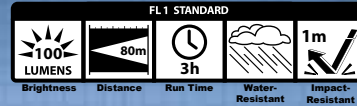

UPC CODE	ITEM	DESCRIPTION	MSRP	CASE PACK
061317003818	5512	Quarrow® Dual Color Sportsman's Light	19.99	12 PIECES

Item# 6071

Fly Tying Light Hands-Free Precision Lighting

- 70 Lumen White Light
- Hands-Free Directional Lighting
- 360° Flexibility
- Glow-in-the-Dark On/Off Button
- Magnetic Base
- Water Resistant
- Impact Resistant
- Powered by 3 AAA Batteries (Included)