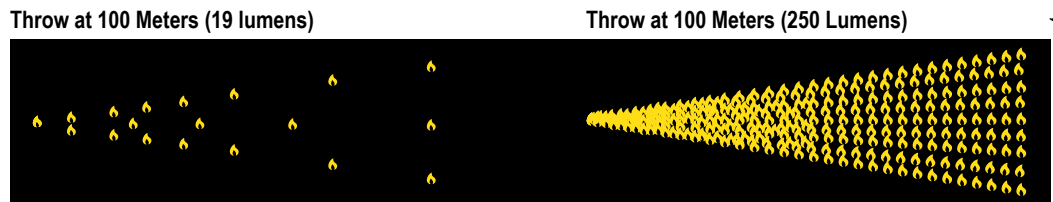

ANSI (American National Standards Institute)

In 2009, the American National Standards Institute created standards for benchmarking a flashlight’s performance (ANSI/NEMA FL 1-2009, the Flashlight Basic Performance Standard, also known as “FL 1 Standard.”) This standard makes it easier for consumers to compare different flashlights. These benchmarks rate Beam Distance (throw), Impact-Resistance, Run Time, Light Output (Lumen), Water-Resistance, Water-Proof Depth Rating and Peak Beam Intensity. Our flashlights clearly state the ANSI ratings right on the package.