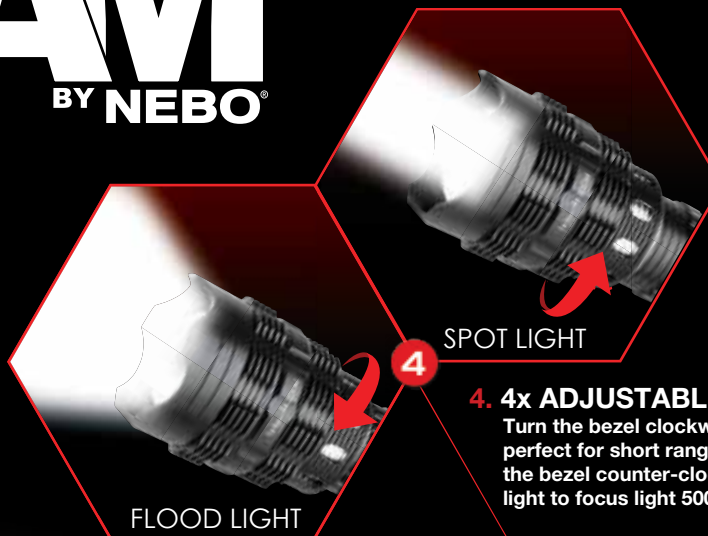

• EDGE™ TACTICAL

The EDGE™ series has a new, long-awaited addition...the **#6085 EDGE™200** (pg.7-8). Jumping 110 lumens ahead of its predecessor, the EDGE™200 now has the lumen capabilities of our REDLINE® & BLUELINE® series. Still small and compact, the new EDGE™ has a stealth, aggressive look, which proves the claim..."Small never looked so mean!"

*Beacon mode emits two flashes of light (420 lumens) every 5 seconds. Perfect for emergency situations and distress signaling, this setting provides 200 hours of continuous use.

SPOT LIGHT

FLOOD LIGHT

4. 4x ADJUSTABLE ZOOM

Turn the bezel clockwise for flood light, perfect for short range lighting. Turn the bezel counter-clockwise for spot light to focus light 500 meters away.

1. HIGH-POWER 420 LUMEN LED

2. AGGRESSIVE SELF-DEFENSE FACE