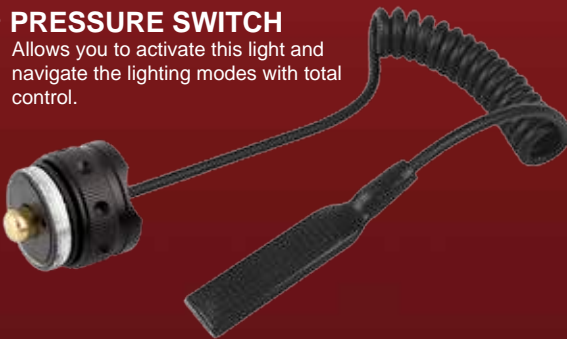

- **UNIVERSAL ALUMINUM MOUNT**
  Adjusts, tightens and locks with no tools needed. (Mount included with #5566; also sold separately as #5598)

PATENTED ITEM
D 657,840

FL 1 STANDARD

Brightness	Distance	Run Time	Water-Resistant	Impact-Resistant

- **PRESSURE SWITCH**
  Allows you to activate this light and navigate the lighting modes with total control.