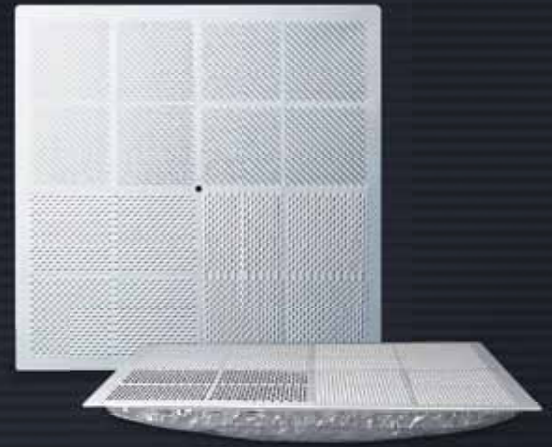

2' x 2' Diffusers

MFLC

Light Commercial 2x2 Diffuser

Part Number	Size
Insulated Renovator Diffuser	
MFLCISDP4	24" x 24"

Return Filter Grille	
MFLCRFG	20" x 20"

Insulated Lanced Filter Grille	
MFLCRFGI	24" x 24"
LRFG4	

Collar Ring	
MFLCCR6	6"
MFLCCR8	8"
MFLCCR10	10"
MFLCCR12	12"
MFLCCR14	14"

Butterfly Damper	
MFLCBD6	6"
MFLCBD8	8"
MFLCBD10	10"
MFLCBD12	12"
MFLCBD14	14"

Insulated 2 Cone Fixed Diffuser	
MFLCI2CX	

Insulated Supply Diffuser Perforated	
MFLCISDP	

Insulated Return Grille Perforated	
MFLCIRGP	

Renovator Diffuser