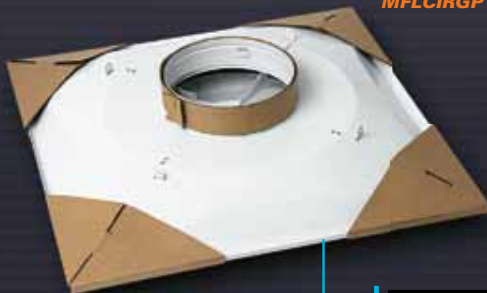

Diffusers are **individually packaged** with additional corner pad and collar protection.