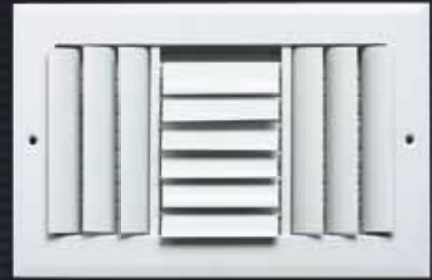

MFACRA

Aluminum Curved Adjustable Sidewall/Ceiling

3-Way
White

Part Number	Size
MFACRA66W3	6" x 6"
MFACRA84W3	8" x 4"
MFACRA88W3	8" x 8"
MFACRA104W3	10" x 4"
MFACRA106W3	10" x 6"
MFACRA1010W3	10" x 10"
MFACRA126W3	12" x 6"
MFACRA128W3	12" x 8"
MFACRA1212W3	12" x 12"
MFACRA146W3	14" x 6"
MFACRA148W3	14" x 8"
MFACRA1414W3	14" x 14"

MFACRA

Aluminum Curved Adjustable Sidewall/Ceiling

1-Way
White

Part Number	Size
MFACRA66W1	6" x 6"
MFACRA84W1	8" x 4"
MFACRA86W1	8" x 6"
MFACRA88W1	8" x 8"
MFACRA104W1	10" x 4"
MFACRA106W1	10" x 6"
MFACRA108W1	10" x 6"
MFACRA1010W1	10" x 10"
MFACRA124W1	12" x 4"
MFACRA126W1	12" x 6"
MFACRA128W1	12" x 8"
MFACRA144W1	14" x 4"
MFACRA146W1	14" x 6"
MFACRA148W1	14" x 8"