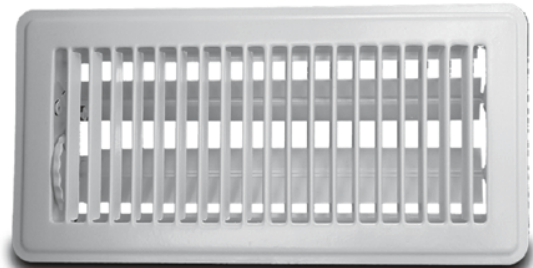

CSFR Stamped Floor Register

White

Part Number	Size
CSFR210W	2" x 10"
CSFR212W	2" x 12"
CSFR410W	4" x 10"
CSFR412W	4" x 12"