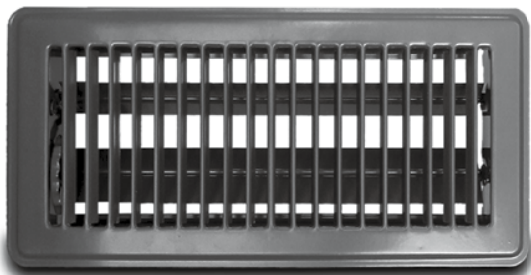

MFT

Touch Up Paint

Part Number	Size
White	
MFTW	4.5 oz.
Brown	
MFTB	4.5 oz.

Grilles & Registers

The Metal-Fab Contractor Series offers the same fast shipping and 100% order fill you expect, plus...

- No Sharp Surface Edges
- Smooth Operation
- Good Quality
- Hand Inspected
- E-Static Paint Finish
- E-Mail Order Acknowledgment
- Intelligent Skid Documentation