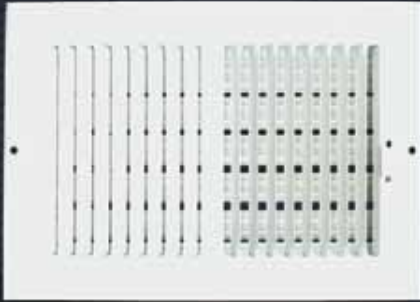

Grilles & Registers

MFASC

Aluminum Sidewall/Ceiling

2-Way
White

Part Number	Size
MFASC106W2	10" x 6"
MFASC126W2	12" x 6"
MFASC146W2	14" x 6"