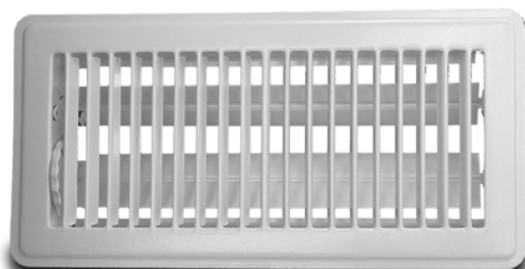

CSFR Stamped Floor Register

White

Part Number	Size
CSFR210W	2" x 10"
CSFR212W	2" x 12"
CSFR410W	4" x 10"
CSFR412W	4" x 12"