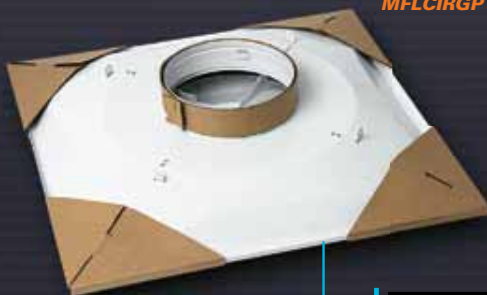

Diffusers are **individually packaged** with additional corner pad and collar protection.