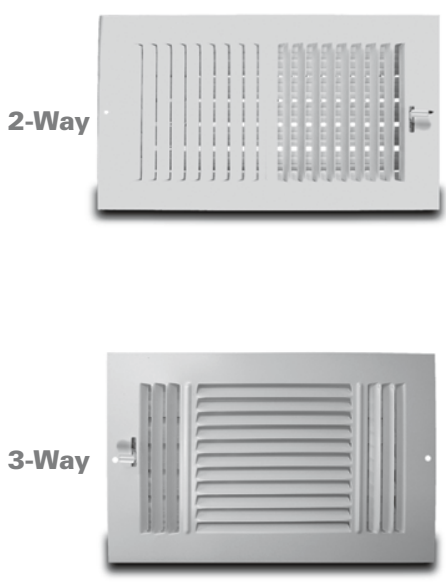

CSCSCR Curved Blade Sidewall/ Ceiling Register			
White			
Part Number	Size	Part Number	Size
1-Way		3-Way	
CSCSCR84W1	8" x 4"	CSCSCR66W3	6" x 6"
CSCSCR104W1	10" x 4"	CSCSCR84W3	8" x 4"
CSCSCR106W1	10" x 6"	CSCSCR86W3	8" x 6"
CSCSCR108W1	10" x 8"	CSCSCR88W3	8" x 8"
CSCSCR126W1	12" x 6"	CSCSCR106W3	10" x 6"
CSCSCR128W1	12" x 8"	CSCSCR108W3	10" x 8"
CSCSCR146W1	14" x 6"	CSCSCR1010W3	10" x 10"
CSCSCR148W1	14" x 8"	CSCSCR126W3	12" x 6"
2-Way		4-Way	
CSCSCR84W2	8" x 4"	CSCSCR66W4	6" x 6"
CSCSCR106W2	10" x 6"	CSCSCR88W4	8" x 8"
CSCSCR126W2	12" x 6"	CSCSCR1010W4	10" x 10"
CSCSCR128W2	12" x 8"	CSCSCR1212W4	12" x 12"
CSCSCR146W2	14" x 6"	CSCSCR1414W4	14" x 14"