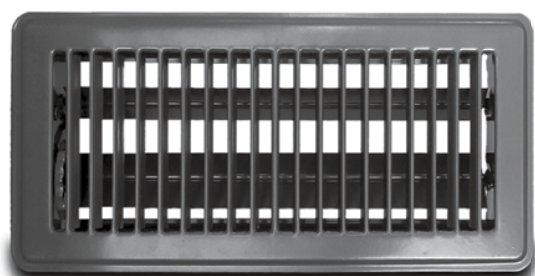

MFT

Touch Up Paint

Part Number	Size
White	
MFTW	4.5 oz.
Brown	
MFTB	4.5 oz.

Grilles & Registers

The Metal-Fab Contractor Series offers the same fast shipping and 100% order fill you expect, plus...

No Sharp Surface Edges • Smooth Operation • Good Quality • Hand Inspected
E-Static Paint Finish • E-Mail Order Acknowledgment • Intelligent Skid Documentation