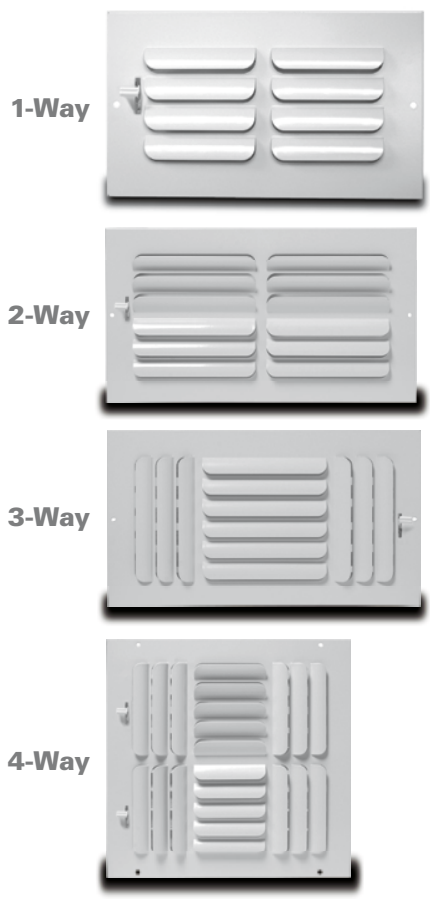

CSCSCR Curved Blade Sidewall/ Ceiling Register			
White			
Part Number	Size	Part Number	Size
1-Way		3-Way	
CSCSCR84W1	8" x 4"	CSCSCR66W3	6" x 6"
CSCSCR104W1	10" x 4"	CSCSCR84W3	8" x 4"
CSCSCR106W1	10" x 6"	CSCSCR86W3	8" x 6"
CSCSCR108W1	10" x 8"	CSCSCR88W3	8" x 8"
CSCSCR126W1	12" x 6"	CSCSCR106W3	10" x 6"
CSCSCR128W1	12" x 8"	CSCSCR108W3	10" x 8"
CSCSCR146W1	14" x 6"	CSCSCR1010W3	10" x 10"
CSCSCR148W1	14" x 8"	CSCSCR126W3	12" x 6"
2-Way		4-Way	
CSCSCR84W2	8" x 4"	CSCSCR66W4	6" x 6"
CSCSCR106W2	10" x 6"	CSCSCR88W4	8" x 8"
CSCSCR126W2	12" x 6"	CSCSCR1010W4	10" x 10"
CSCSCR128W2	12" x 8"	CSCSCR1212W4	12" x 12"
CSCSCR146W2	14" x 6"	CSCSCR1414W4	14" x 14"