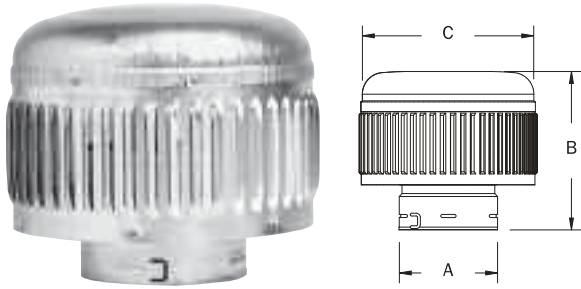

TYPE - B GAS VENT - ROUND FITTINGS

VENT CAP – MCHP - 3" through 6"

CAT. NO.	SIZE	A	B	C
3MCHP	3"	3.5"	8.0625"	5.50"
4MCHP	4"	4.5"	8.5625"	8.25"
5MCHP	5"	5.5"	8.5625"	10.00"
6MCHP	6"	6.5"	9.5625"	12.00"

SureLock™ is standard on 3"- 6" diameters.

VENT CAP – MC - 7" through 12"

CAT. NO.	SIZE	A	B	C
7MC	7"	8"	8.00"	13.5"
8MC	8"	9"	9.25"	15.0"
10MC	10"	11"	11.00"	19.0"
12MC	12"	13"	11.00"	19.0"

With positive twist lock.

UNIVERSAL CAP – MCUHP - 3" through 6"