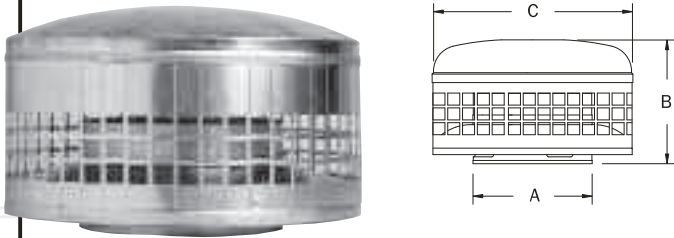

TYPE - B GAS VENT - ROUND FITTINGS

VENT CAP – MCHP - 3" through 6"

CAT. NO.	SIZE	A	B	C
3MCHP	3"	3.5"	8.0625"	5.50"
4MCHP	4"	4.5"	8.5625"	8.25"
5MCHP	5"	5.5"	8.5625"	10.00"
6MCHP	6"	6.5"	9.5625"	12.00"

SureLock™ is standard on 3"- 6" diameters.

VENT CAP – MC - 7" through 12"

CAT. NO.	SIZE	A	B	C
7MC	7"	8"	8.00"	13.5"
8MC	8"	9"	9.25"	15.0"
10MC	10"	11"	11.00"	19.0"
12MC	12"	13"	11.00"	19.0"

With positive twist lock.

UNIVERSAL CAP – MCUHP - 3" through 6"