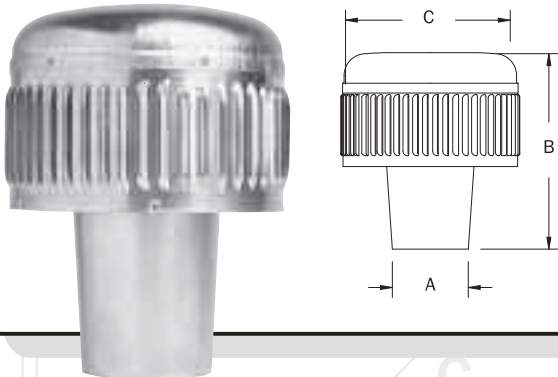

TYPE - B GAS VENT - ROUND FITTINGS

VENT CAP – MCHP - 3" through 6"

CAT. NO.	SIZE	A	B	C
3MCHP	3"	3.5"	8.0625"	5.50"
4MCHP	4"	4.5"	8.5625"	8.25"
5MCHP	5"	5.5"	8.5625"	10.00"
6MCHP	6"	6.5"	9.5625"	12.00"

SureLock™ is standard on 3"- 6" diameters.

VENT CAP – MC - 7" through 12"

CAT. NO.	SIZE	A	B	C
7MC	7"	8"	8.00"	13.5"
8MC	8"	9"	9.25"	15.0"
10MC	10"	11"	11.00"	19.0"
12MC	12"	13"	11.00"	19.0"

With positive twist lock.

UNIVERSAL CAP – MCUHP - 3" through 6"

CAT. NO.	SIZE	A	B	C
3MCUHP	3"	2.75"	8.375"	5.50"
4MCUHP	4"	3.75"	10.750"	8.25"
5MCUHP	5"	4.75"	11.250"	10.00"
6MCUHP	6"	5.50"	12.000"	12.00"