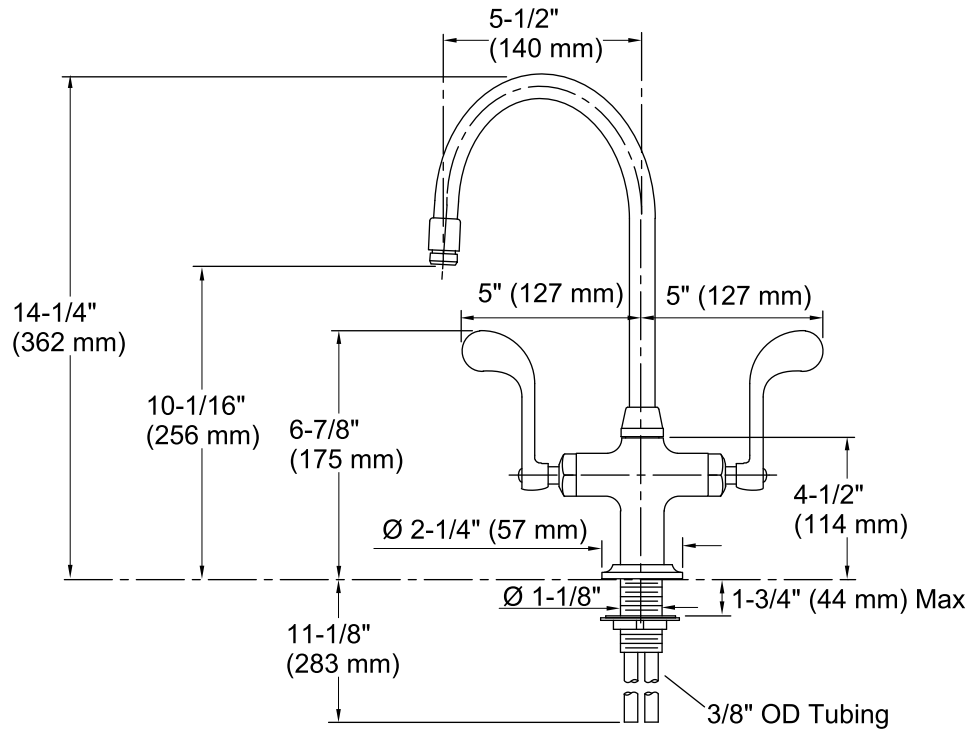

Features

- Brass construction.
- Brass valve bodies.
- Quarter-turn washerless ceramic disc valves.
- Wristblade lever handles.
- 5-1/2" (140 mm) gooseneck swing spout.
- Single-hole installation.
- Lower flow aerator options are available (refer to the Kohler Price Book).
- 2.2 gal/min (8.3 l/min) maximum flow rate [max at 60 psi (4.14 bar)].

Technical Information

All product dimensions are nominal.

Spout reach: 5-1/2" (140 mm)

Faucet:

Flow rate: 2.2 gal/min (8.3 l/min)

Pressure: 60 psi (4.1 bar)

Notes

Install this product according to the installation guide.

One 1-3/8" (35 mm) diameter hole in the bathroom sink and/or countertop is required for faucet installation.

ADA compliant when installed to the specific requirements of these regulations.