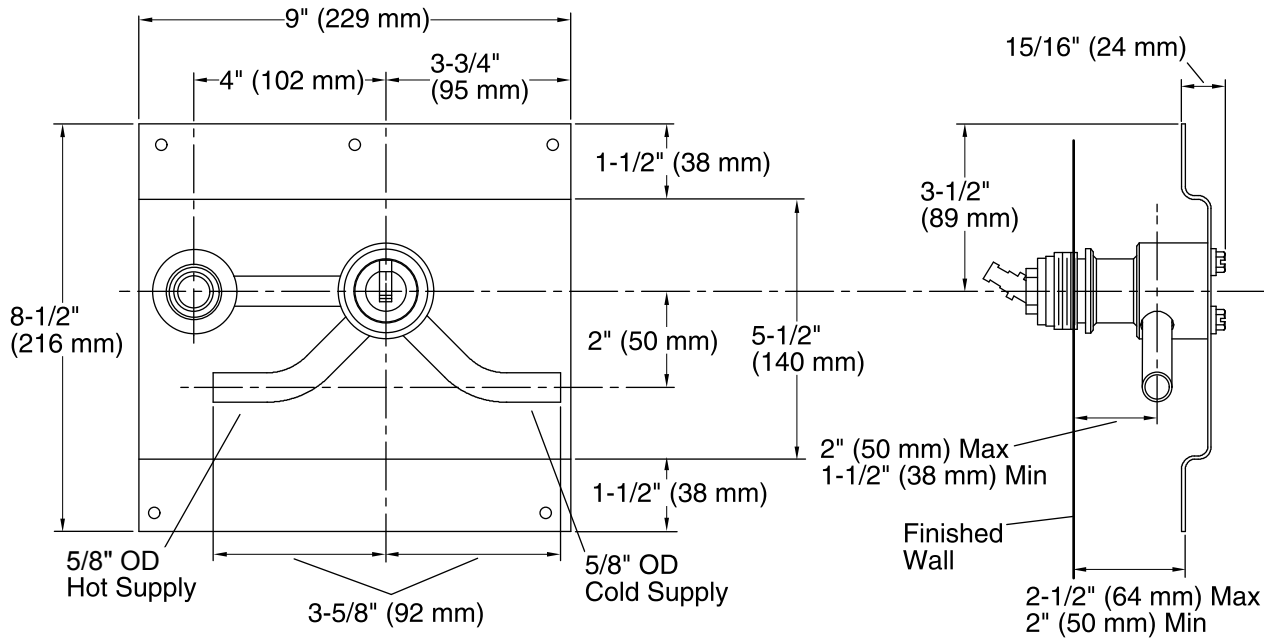

Features

- Brass construction.
- Single handle wall-mounting.
- One-piece self-contained ceramic disc valve allows both volume and temperature control.
- Temperature memory allowing faucet to be turned on and off at any temperature setting.
- High-temperature limit stop.

KOHLER® Faucet Lifetime Limited Warranty

See website for detailed warranty information.

Technical Information

All product dimensions are nominal.

Faucet:

Flow rate: 2.2 gal/min (8.3 l/min)

Pressure: 60 psi (4.1 bar)