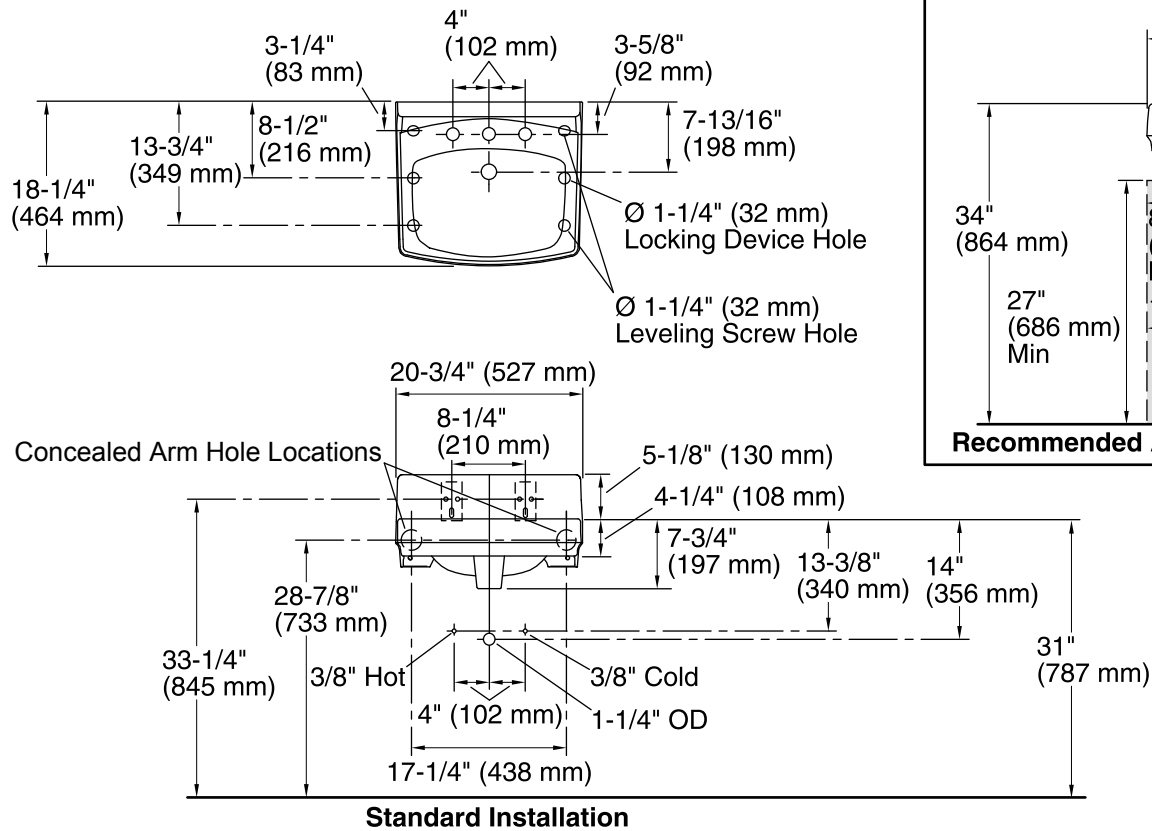

Features

- 8" (203 mm) centers.
- Drilled for concealed arm carrier.
- With hanger.
- With overflow.
- 20-3/4" (527 mm) x 18-1/4" (464 mm).

Material

- Vitreous china.

Installation

- Wall-mount

Recommended Accessories

K-8998 P-Trap

Components

Additional included component/s: Hanger (2 Required).

ADA

Codes/Standards

ASME A112.19.2/CSA B45.1

ADA

ICC/ANSI A117.1

Technical Information

All product dimensions are nominal.

Bowl configuration:	Single
Installation:	Wall-mount
Bowl area (Center)	Length: 10" (254 mm) Width: 15" (381 mm) Water depth: 3-1/4" (83 mm)
Number of deck holes:	3
Faucet hole(s):	1-3/8" (35 mm)
Drain hole:	1-3/4" (44 mm)