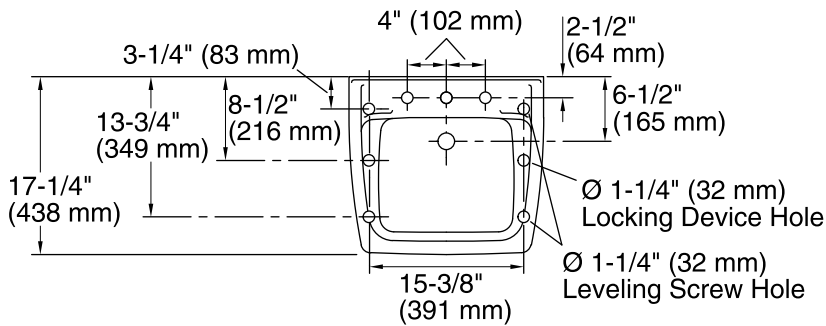

### Technical Information

All product dimensions are nominal.

Bowl configuration:	Single
Installation:	Wall-mount
Bowl area (Only)	Length: 14" (356 mm) Width: 11" (279 mm) Water depth: 4-7/16" (113 mm)
Number of deck holes:	3
Faucet hole(s):	1-3/8" (35 mm)
Drain hole:	1-3/4" (44 mm)