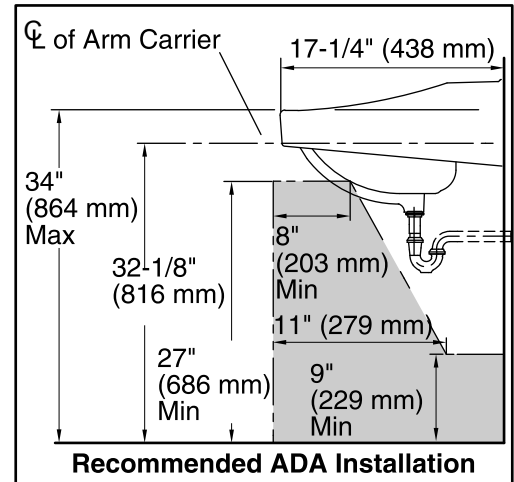

### Technical Information

All product dimensions are nominal.

Bowl configuration:	Single
Installation:	Wall-mount
Bowl area (Only)	Length: 14" (356 mm) Width: 11" (279 mm) Water depth: 4-7/16" (113 mm)
Number of deck holes:	3
Faucet hole(s):	1-3/8" (35 mm)
Drain hole:	1-3/4" (44 mm)