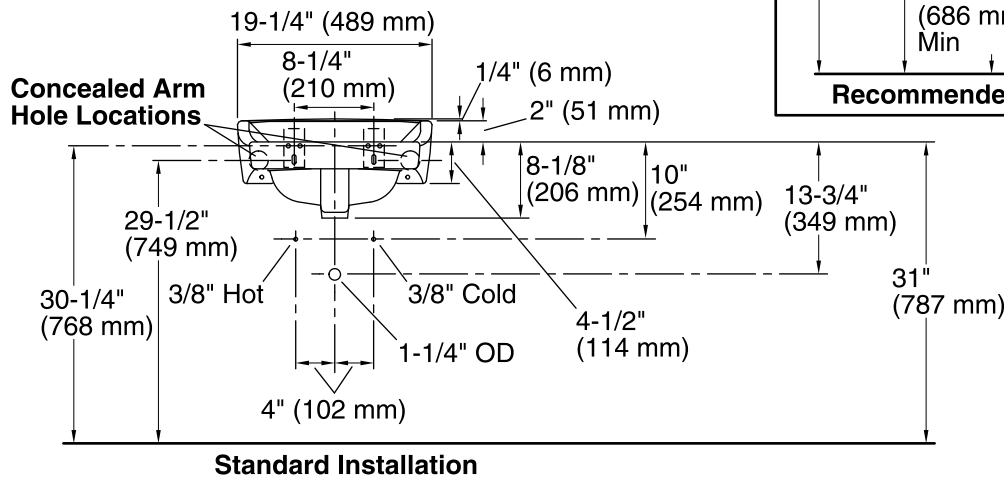

### Technical Information

All product dimensions are nominal.

Bowl configuration:	Single
Installation:	Wall-mount
Bowl area (Only)	Length: 14" (356 mm) Width: 11" (279 mm) Water depth: 4-7/16" (113 mm)
Number of deck holes:	3
Faucet hole(s):	1-3/8" (35 mm)
Drain hole:	1-3/4" (44 mm)