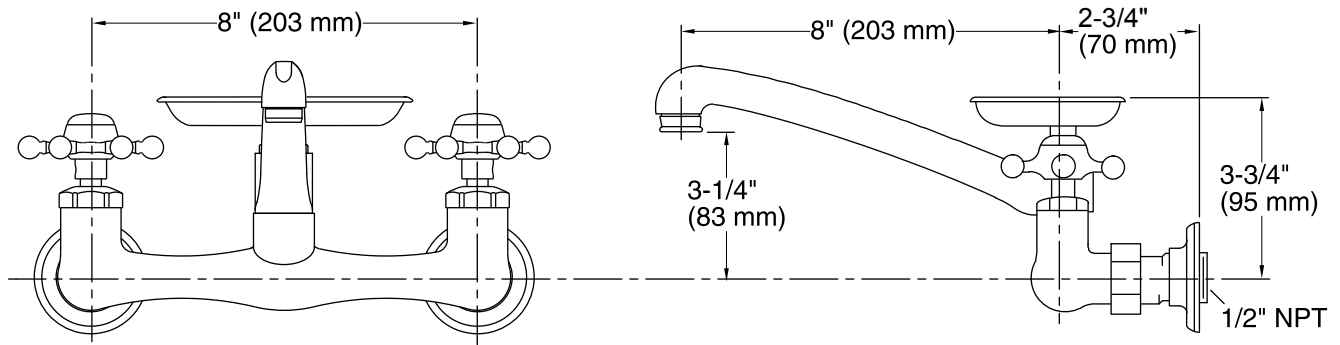

Features

- Brass construction.
- Wall-mount installation.
- For 8" (203 mm) centers.
- Valvet® valves.
- 8" (203 mm) spout reach.
- Rotating spout.
- Six-prong handles.
- Soap dish.
- Inside threaded couplings.
- Lower flow aerator options are available (refer to the Kohler Price Book).
- 2.2 gal/min (8.3 l/min) maximum flow rate [max at 60 psi (4.14 bar)].

	CP	Polished Chrome
--	----	-----------------

Technical Information

All product dimensions are nominal.

Spout reach: 8" (203 mm)

Faucet:

Flow rate: 2.2 gal/min (8.3 l/min)

Pressure: 60 psi (4.1 bar)

Notes