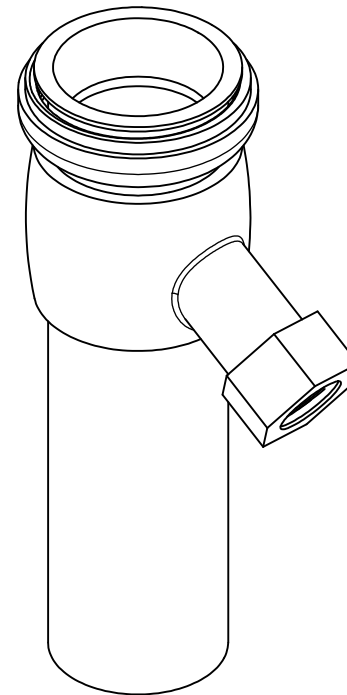

TRAP PRIMER TAILPIECE

- 17 GAUGE TUBULAR CHROME PLATED STEEL
 - STURDY ONE-PIECE CONSTRUCTION
 ELIMINATES LEAKS AND CROSSTHREADING

PHONE NUMBER
1-800-355-6637
 FAX NUMBER
1-800-462-6991
 SCALE _____ DATE _____
 SHEET
1 OF 1
 DRAWN BY
ASHLEY KRALOVEC

PART NO.	T74010	T74011		
SIZE	1-1/4" X 8" THREADED TOP	1-1/2" X 8" DIRECT CONNECTION		