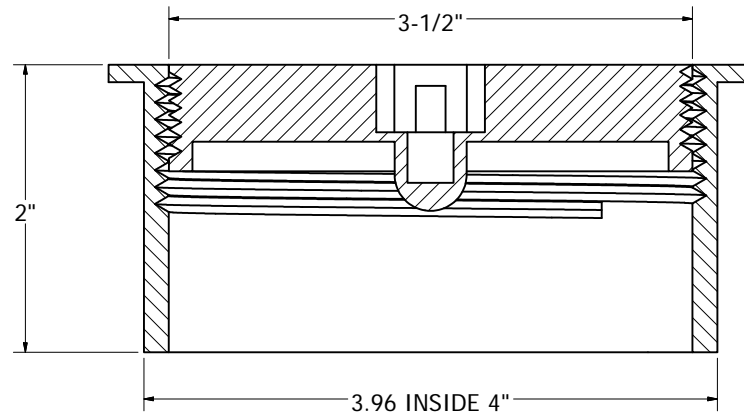

HEAVY DUTY INTERNAL PIPE CLEANOUT SOLVENT WELDS INTO SCHEDULE 40 DWV PIPE

SECTION A-A
SCALE 1.5

MADE IN THE
USA

PHONE NUMBER
1-800-355-6637
FAX NUMBER
1-800-462-6991
SCALE
1.5 : 1
DATE
1-20-11
SHEET
1 OF 1
DRAWN BY
ASHLEY KRALOVEC

PART NO.	C60108	C60112								
SIZE	4"	4"								
PLUG SIZE	3" IPS	3" IPS								
MATERIAL	PVC	ABS								