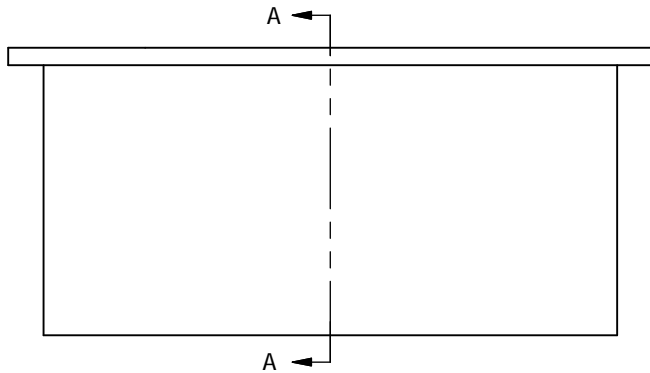

HEAVY DUTY INTERNAL PIPE CLEANOUT SOLVENT WELDS INTO SCHEDULE 40 DWV PIPE

SECTION A-A
SCALE 1.5

MADE IN THE
USA

PHONE NUMBER
1-800-355-6637
FAX NUMBER
1-800-462-6991
SCALE
1.5 : 1
DATE
1-20-11
SHEET
1 OF 1
DRAWN BY
ASHLEY KRALOVEC

PART NO.	C60108	C60112								
SIZE	4"	4"								
PLUG SIZE	3" IPS	3" IPS								
MATERIAL	PVC	ABS								