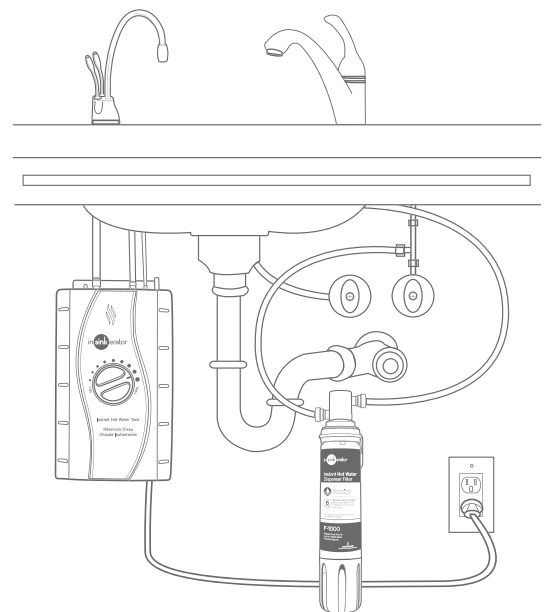

FINISHES, TANKS AND FILTERS

Hot water, instantly? How does that work?

- **It's actually pretty simple.**

Water comes up from your supply line into our specially designed filtration system. From there it travels to the stainless steel tank, where it's heated to 200°F. As the water is used, more water replaces it in the tank.

- **Easy to install. Easy to replace.**

All of our instant hot water dispensers fit a standard 1.5-inch hole on the sink or the countertop. Which makes them an easy addition to any kitchen or replacement for any existing hot water system.