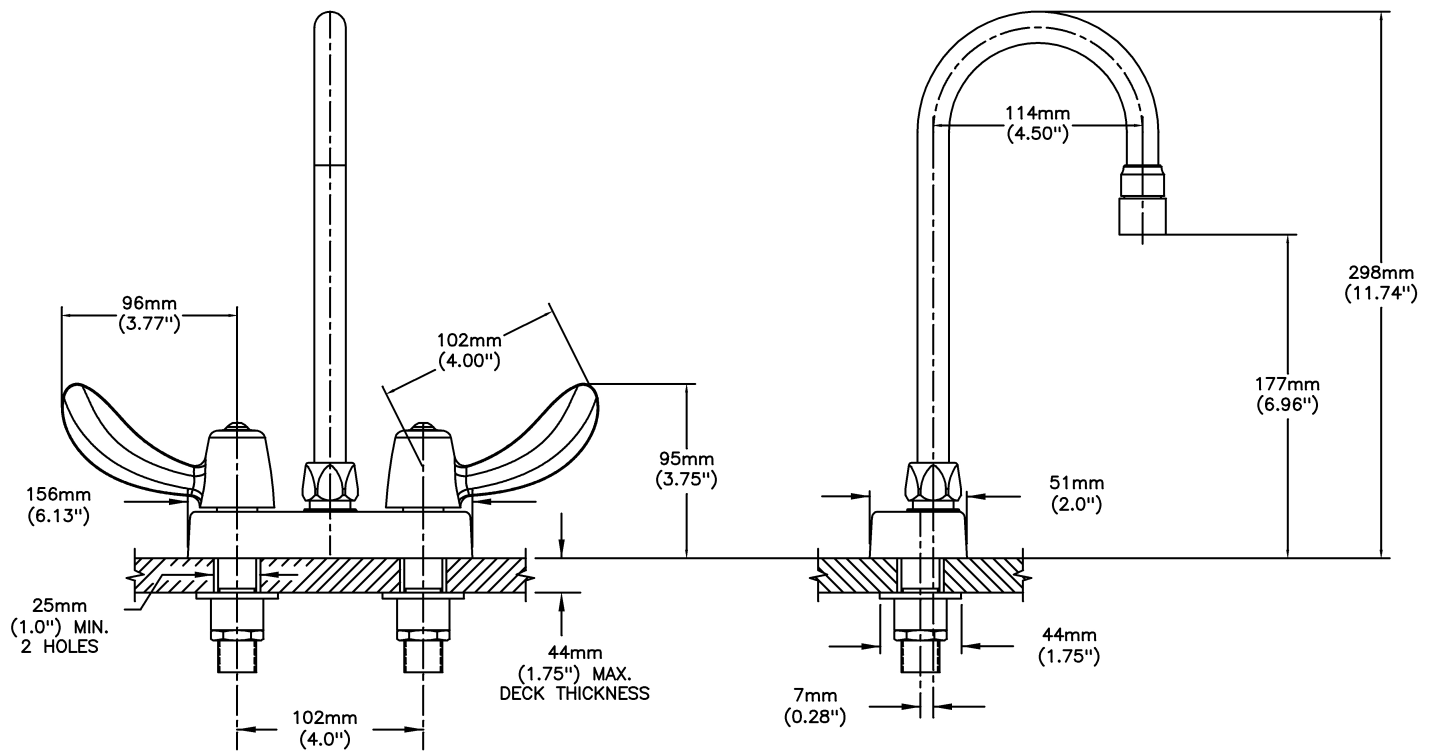

### SPECIFICATION:

- HEAVY DUTY CAST BRASS sink faucet
- 102mm (4") centers, two handle
- Polished chrome plated finish
- CER-TECK® ceramic structures
- Metal hold-down package
- Spout#: 8 - Gooseneck spout-4.5" spout reach -Standard rigid/swivel field installation-Vandal resistant .090" wall thickness(R2)
- Outlet#: 4 - Standard 1.5 GPM (5.7 L/Min) Flow Control Aerator
- Handle#: 2 - 102 mm (4") Hooded Blade Handles-ADA compliant-Metal-Color indexed-Vandal resistant screws

### OPERATION:

- Not Available

***(Dimensional drawing on following page)***

Delta reserves the right (1) to make changes to specifications and materials, and (2) to change or discontinue models, both without notice or obligation. Dimensions are for reference. Measurement may vary plus or minus 6mm(0.25"). Mounting locations are suggested only. Check with local codes for requirements in your area. This spec was produced December 18, 2016.

INLET FOR 3/8" OR 1/2" FLEXIBLE RISER  
OR 1/2-14 NPSM COUPLING NUT (NOT SUPPLIED)

Delta reserves the right (1) to make changes to specifications and materials, and (2) to change or discontinue models, both without notice or obligation. Dimensions are for reference. Measurement may vary plus or minus 6mm(0.25"). Mounting locations are suggested only. Check with local codes for requirements in your area. This spec was produced December 18, 2016.