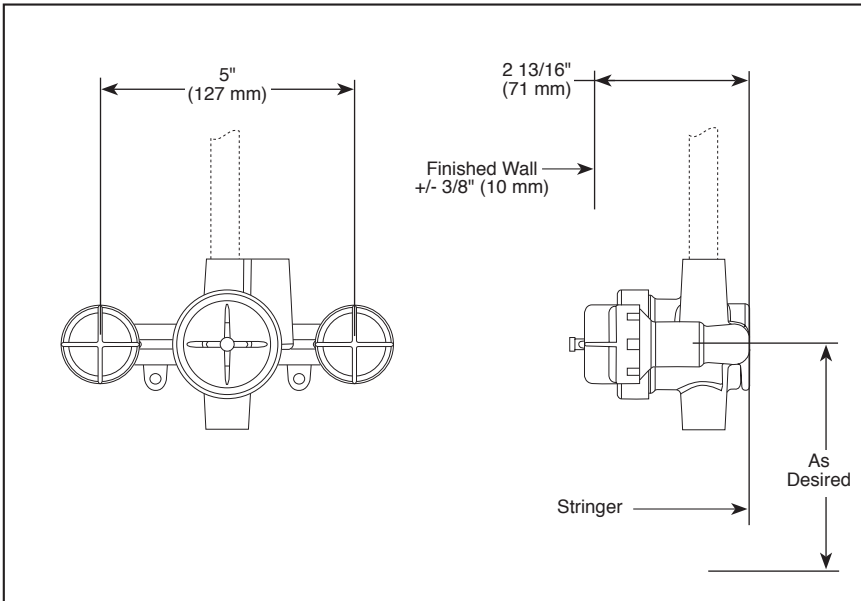

R1827-XO

Submitted Model No.: _____

Specific Features: _____

JETTED SHOWER XO[®] ROUGH MODULES

■ Jet Module w/ Extra Outlet Rough Only
(R1827-XO)

STANDARD SPECIFICATIONS

- Brass body.
- Back-to-back installation capability.
- Additional outlet option for jetted shower XO™ series.
- Extra outlet models (XO) include 3 port, six position diverter.
- For use with T1837, T18037-XO, T1817, & T18017-XO diverter trims.