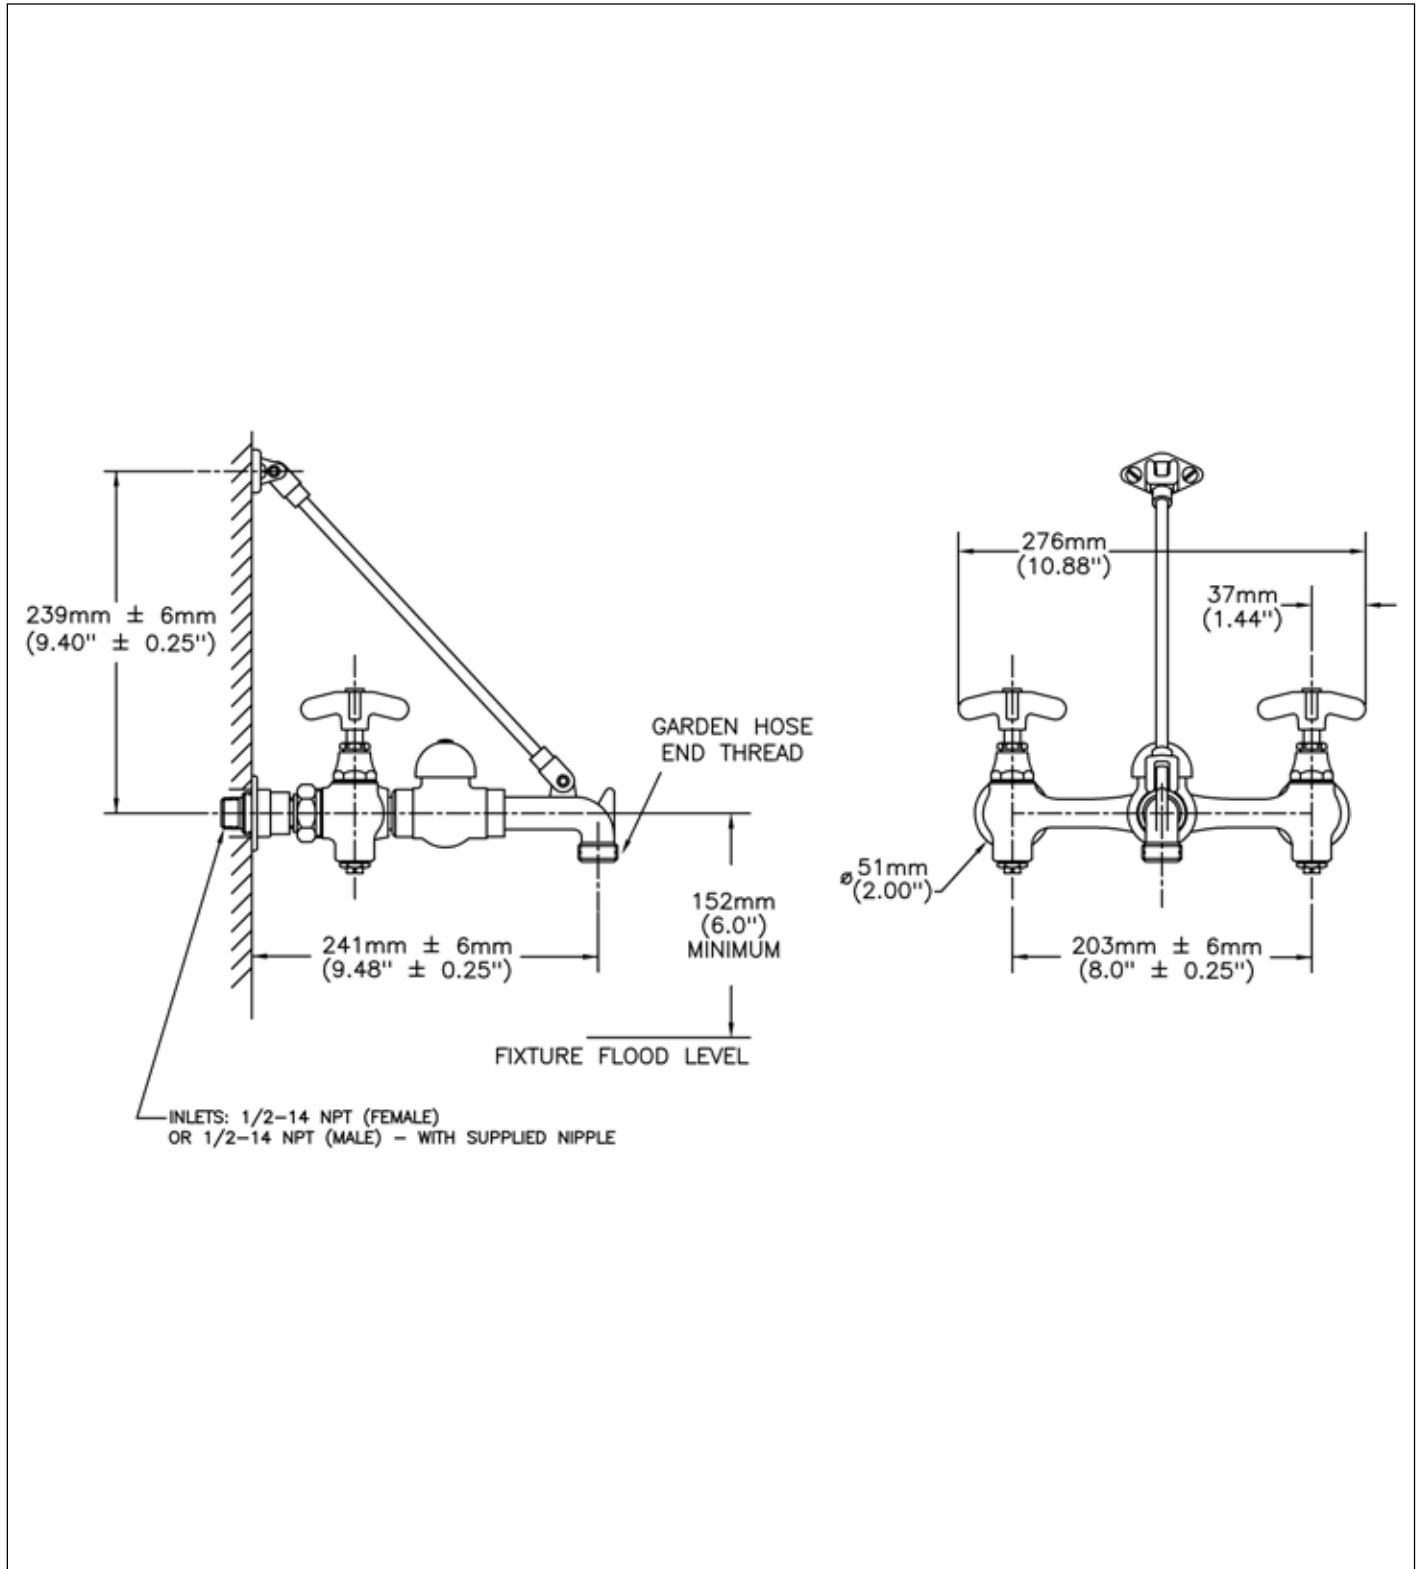

Sink Faucet Wallmount

Rough chrome plated cast brass wallmount service sink faucet
color indexed metal cross handles
pail hook

Model No: 28T9

COMPLIES WITH:

- CSA certified
- Complies to ASME Standard A112.18.1/CSA B125.1 including integral back siphonage protection
- (Contact Delta Representative for State and/or Local Approvals)

SPECIFICATION:

- 203mm (8") centers
- Centers adjustable from 7.75" to 8.25" unless AC option selected
- Two handles
- Heavy duty cast brass wallmount service sink faucet with integral stops
- Rough chrome plated finish
- Pail hook
- Inline vacuum breaker
- Hose end spout
- Wall brace
- Compression structures
- Color indexed metal cross handles

OPERATION:

- Not Available

(Dimensional drawing on following page)

Delta reserves the right (1) to make changes to specifications and materials, and (2) to change or discontinue models, both without notice or obligation. Dimensions are for reference. Measurement may vary plus or minus 6mm(0.25"). Mounting locations are suggested only. Check with local codes for requirements in your area. This spec was produced December 21, 2014.

Delta reserves the right (1) to make changes to specifications and materials, and (2) to change or discontinue models, both without notice or obligation. Dimensions are for reference. Measurement may vary plus or minus 6mm(0.25"). Mounting locations are suggested only. Check with local codes for requirements in your area. This spec was produced December 21, 2014.