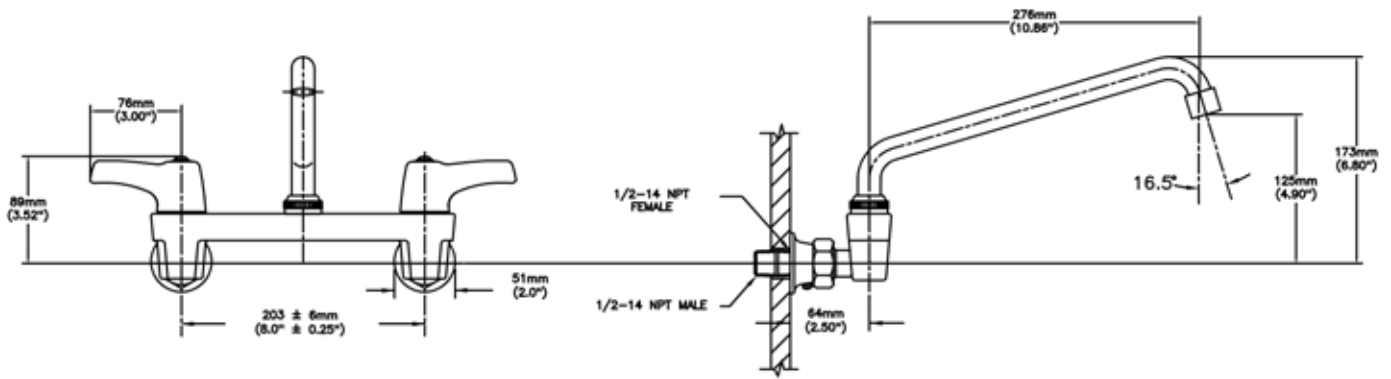

### SPECIFICATION:

- 203 mm (8") centers cast brass wallmount sink faucet
- Centers adjustable from 7.75" to 8.25" unless AC option selected
- Two handle
- Polished chrome plated finish
- LESS integral stops
- CER-TECK® 1/4 turn ceramic disk cartridges
- Spout#: 4 - 279mm (11") Tubular Swing Spout(S7)
- Outlet#: 4 - Standard 1.5 GPM (5.7 L/Min) Flow Control Aerator
- Handle#: 3 - 76 mm (3") Lever Blade Handles-ADA Compliant-Metal-Color indexed-Vandal Resistant screws

### OPERATION:

- Not Available

***(Dimensional drawing on following page)***

Delta reserves the right (1) to make changes to specifications and materials, and (2) to change or discontinue models, both without notice or obligation. Dimensions are for reference. Measurement may vary plus or minus 6mm(0.25"). Mounting locations are suggested only. Check with local codes for requirements in your area. This spec was produced December 29, 2014.

INLETS: 1/2-14 NPT (FEMALE)  
OR 1/2-14 NPT (MALE) - WITH SUPPLIED NIPPLE

Delta reserves the right (1) to make changes to specifications and materials, and (2) to change or discontinue models, both without notice or obligation. Dimensions are for reference. Measurement may vary plus or minus 6mm(0.25"). Mounting locations are suggested only. Check with local codes for requirements in your area. This spec was produced December 29, 2014.