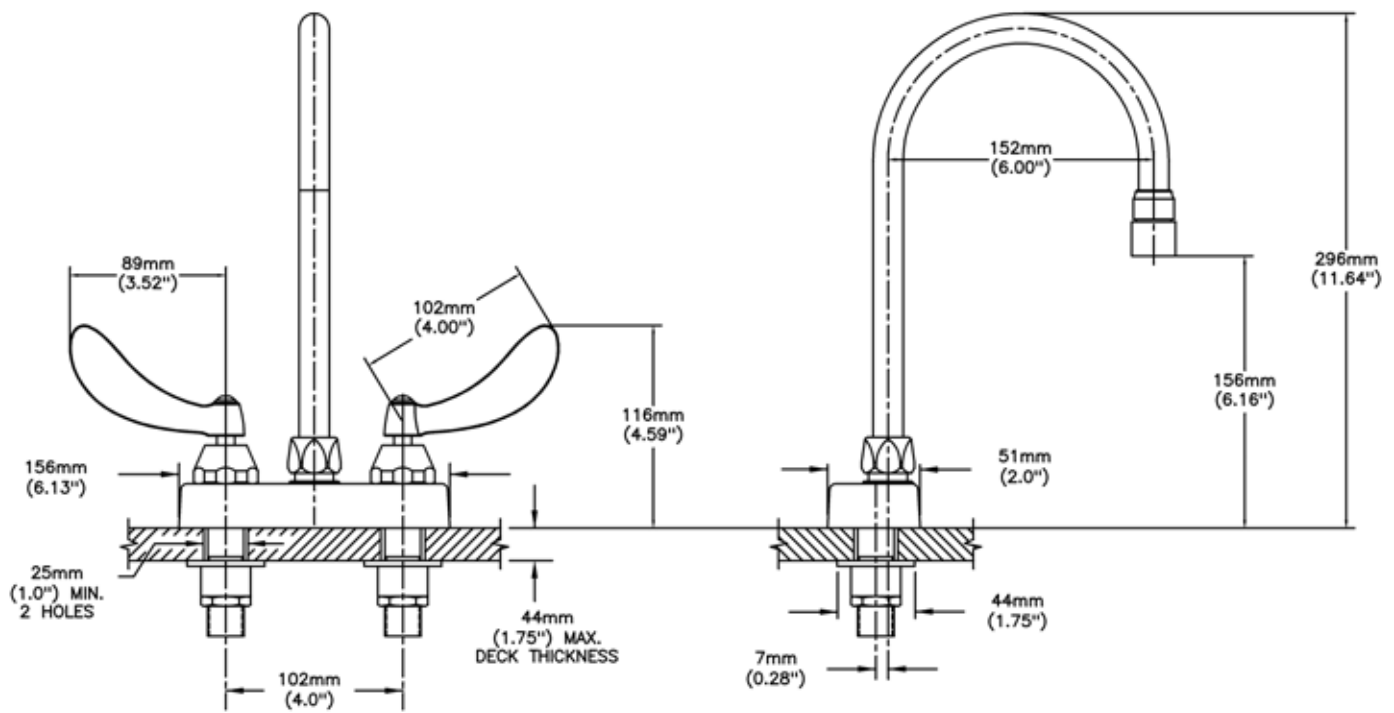

Lavatory Faucets

4" deck LESS pop-up - CER-TECK® ceramic structures

Model No: 27C4944

COMPLIES WITH:

- Verified compliant with 0.25% weighted average Pb content regulations
- CSA certified.
- Complies to ASME A112.18.1/CSA B125.1
- ♿ Indicates compliance to ICC/ANSI A117.1
- Outlet options 2, 3 and 4 are EPA WaterSense listed
- (Contact Delta Representative for State and/or Local Approvals)

SPECIFICATION:

- HEAVY DUTY CAST BRASS sink faucet
- 102mm (4") centers, two handle
- Polished chrome plated finish
- CER-TECK® ceramic structures
- Metal hold-down package
- Spout#: 9 - Gooseneck spout-6.0" radius- 10.4" height (unmounted)- Standard rigid/swivel field installation unless LS Limited swing option selected- Vandal resistant .090" wall thickness-(R4)
- Outlet#: 4 - Standard 1.5 GPM (5.7 L/Min) Flow Control Aerator
- Handle#: 4 - 102 mm (4") Blade Handles- ADA Compliant-Sanitary Hoods- Metal-Color indexed-Vandal resistant screws

OPERATION:

- Not Available

(Dimensional drawing on following page)

Delta reserves the right (1) to make changes to specifications and materials, and (2) to change or discontinue models, both without notice or obligation. Dimensions are for reference. Measurement may vary plus or minus 6mm(0.25"). Mounting locations are suggested only. Check with local codes for requirements in your area. This spec was produced December 26, 2014.

INLET FOR 3/8" OR 1/2" FLEXIBLE RISER
OR 1/2-14 NPSM COUPLING NUT (NOT SUPPLIED)

Delta reserves the right (1) to make changes to specifications and materials, and (2) to change or discontinue models, both without notice or obligation. Dimensions are for reference. Measurement may vary plus or minus 6mm(0.25"). Mounting locations are suggested only. Check with local codes for requirements in your area. This spec was produced December 26, 2014.