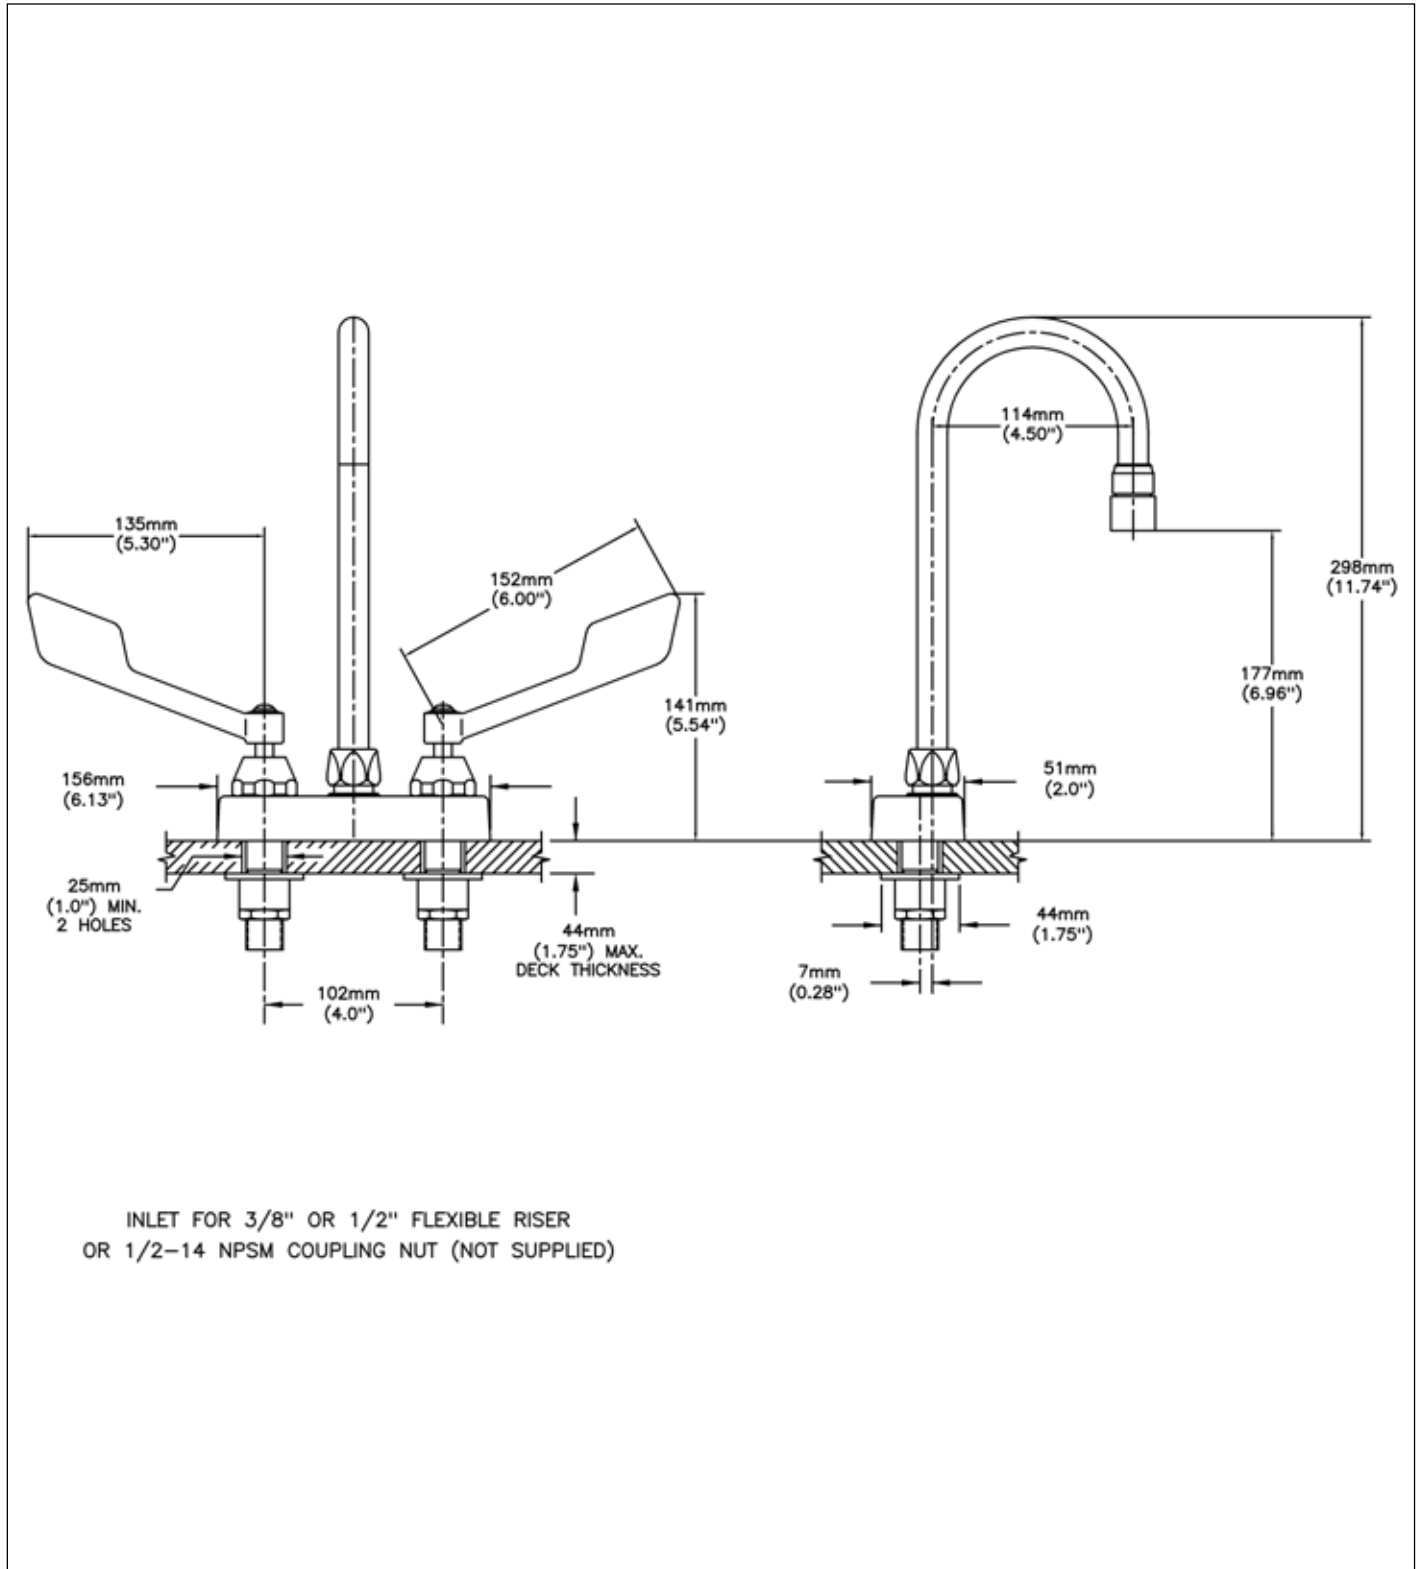

Lavatory Faucets

4" deck LESS pop-up - CER-TECK® ceramic structures

Model No: 27C4845

COMPLIES WITH:

- Verified compliant with 0.25% weighted average Pb content regulations
- CSA certified.
- Complies to ASME A112.18.1/CSA B125.1
- ♿ Indicates compliance to ICC/ANSI A117.1
- Outlet options 2, 3 and 4 are EPA WaterSense listed
- (Contact Delta Representative for State and/or Local Approvals)

SPECIFICATION:

- HEAVY DUTY CAST BRASS sink faucet
- 102mm (4") centers, two handle
- Polished chrome plated finish
- CER-TECK® ceramic structures
- Metal hold-down package
- Spout#: 8 - Gooseneck spout-4.5" radius -Standard rigid/swivel field installation-Vandal resistant .090" wall thickness(R2)
- Outlet#: 4 - Standard 1.5 GPM (5.7 L/Min) Flow Control Aerator
- Handle#: 5 - 152 mm (6") Wrist Blade Handles-ADA Compliant- Sanitary Hoods-Metal-Color indexed-Vandal resistant screws

OPERATION:

- Not Available

(Dimensional drawing on following page)

Delta reserves the right (1) to make changes to specifications and materials, and (2) to change or discontinue models, both without notice or obligation. Dimensions are for reference. Measurement may vary plus or minus 6mm(0.25"). Mounting locations are suggested only. Check with local codes for requirements in your area. This spec was produced December 22, 2014.

Delta reserves the right (1) to make changes to specifications and materials, and (2) to change or discontinue models, both without notice or obligation. Dimensions are for reference. Measurement may vary plus or minus 6mm(0.25"). Mounting locations are suggested only. Check with local codes for requirements in your area. This spec was produced December 22, 2014.