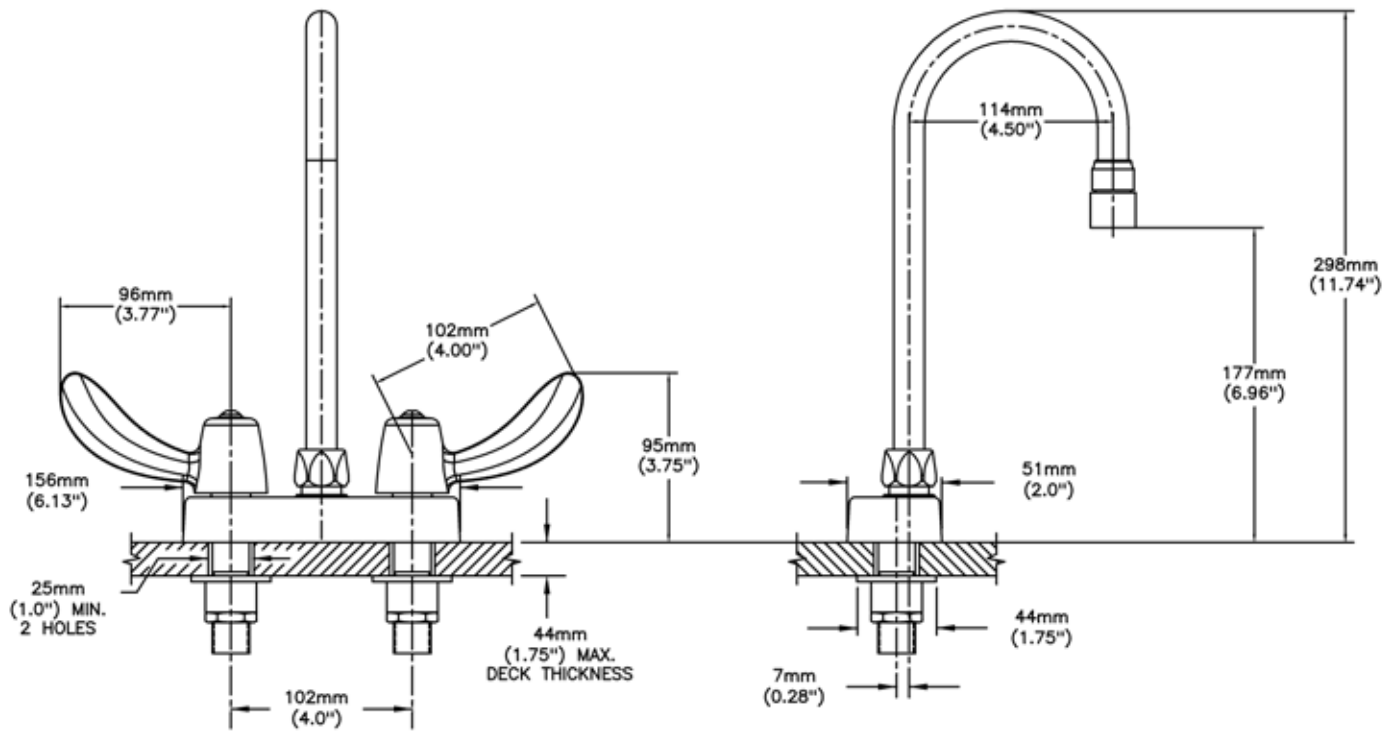

Lavatory Faucets

4" deck LESS pop-up - CER-TECK® ceramic structures

Model No: 27C4842

COMPLIES WITH:

- Verified compliant with 0.25% weighted average Pb content regulations
- CSA certified.
- Complies to ASME A112.18.1/CSA B125.1
- ♿ Indicates compliance to ICC/ANSI A117.1
- Outlet options 2, 3 and 4 are EPA WaterSense listed
- (Contact Delta Representative for State and/or Local Approvals)

SPECIFICATION:

- HEAVY DUTY CAST BRASS sink faucet
- 102mm (4") centers, two handle
- Polished chrome plated finish
- CER-TECK® ceramic structures
- Metal hold-down package
- Spout#: 8 - Gooseneck spout-4.5" radius -Standard rigid/swivel field installation-Vandal resistant .090" wall thickness(R2)
- Outlet#: 4 - Standard 1.5 GPM (5.7 L/Min) Flow Control Aerator
- Handle#: 2 - 102 mm (4") Hooded Blade Handles-ADA compliant-Metal-Color indexed-Vandal resistant screws

OPERATION:

- Not Available

(Dimensional drawing on following page)

Delta reserves the right (1) to make changes to specifications and materials, and (2) to change or discontinue models, both without notice or obligation. Dimensions are for reference. Measurement may vary plus or minus 6mm(0.25"). Mounting locations are suggested only. Check with local codes for requirements in your area. This spec was produced December 28, 2014.

INLET FOR 3/8" OR 1/2" FLEXIBLE RISER
OR 1/2-14 NPSM COUPLING NUT (NOT SUPPLIED)

Delta reserves the right (1) to make changes to specifications and materials, and (2) to change or discontinue models, both without notice or obligation. Dimensions are for reference. Measurement may vary plus or minus 6mm(0.25"). Mounting locations are suggested only. Check with local codes for requirements in your area. This spec was produced December 28, 2014.