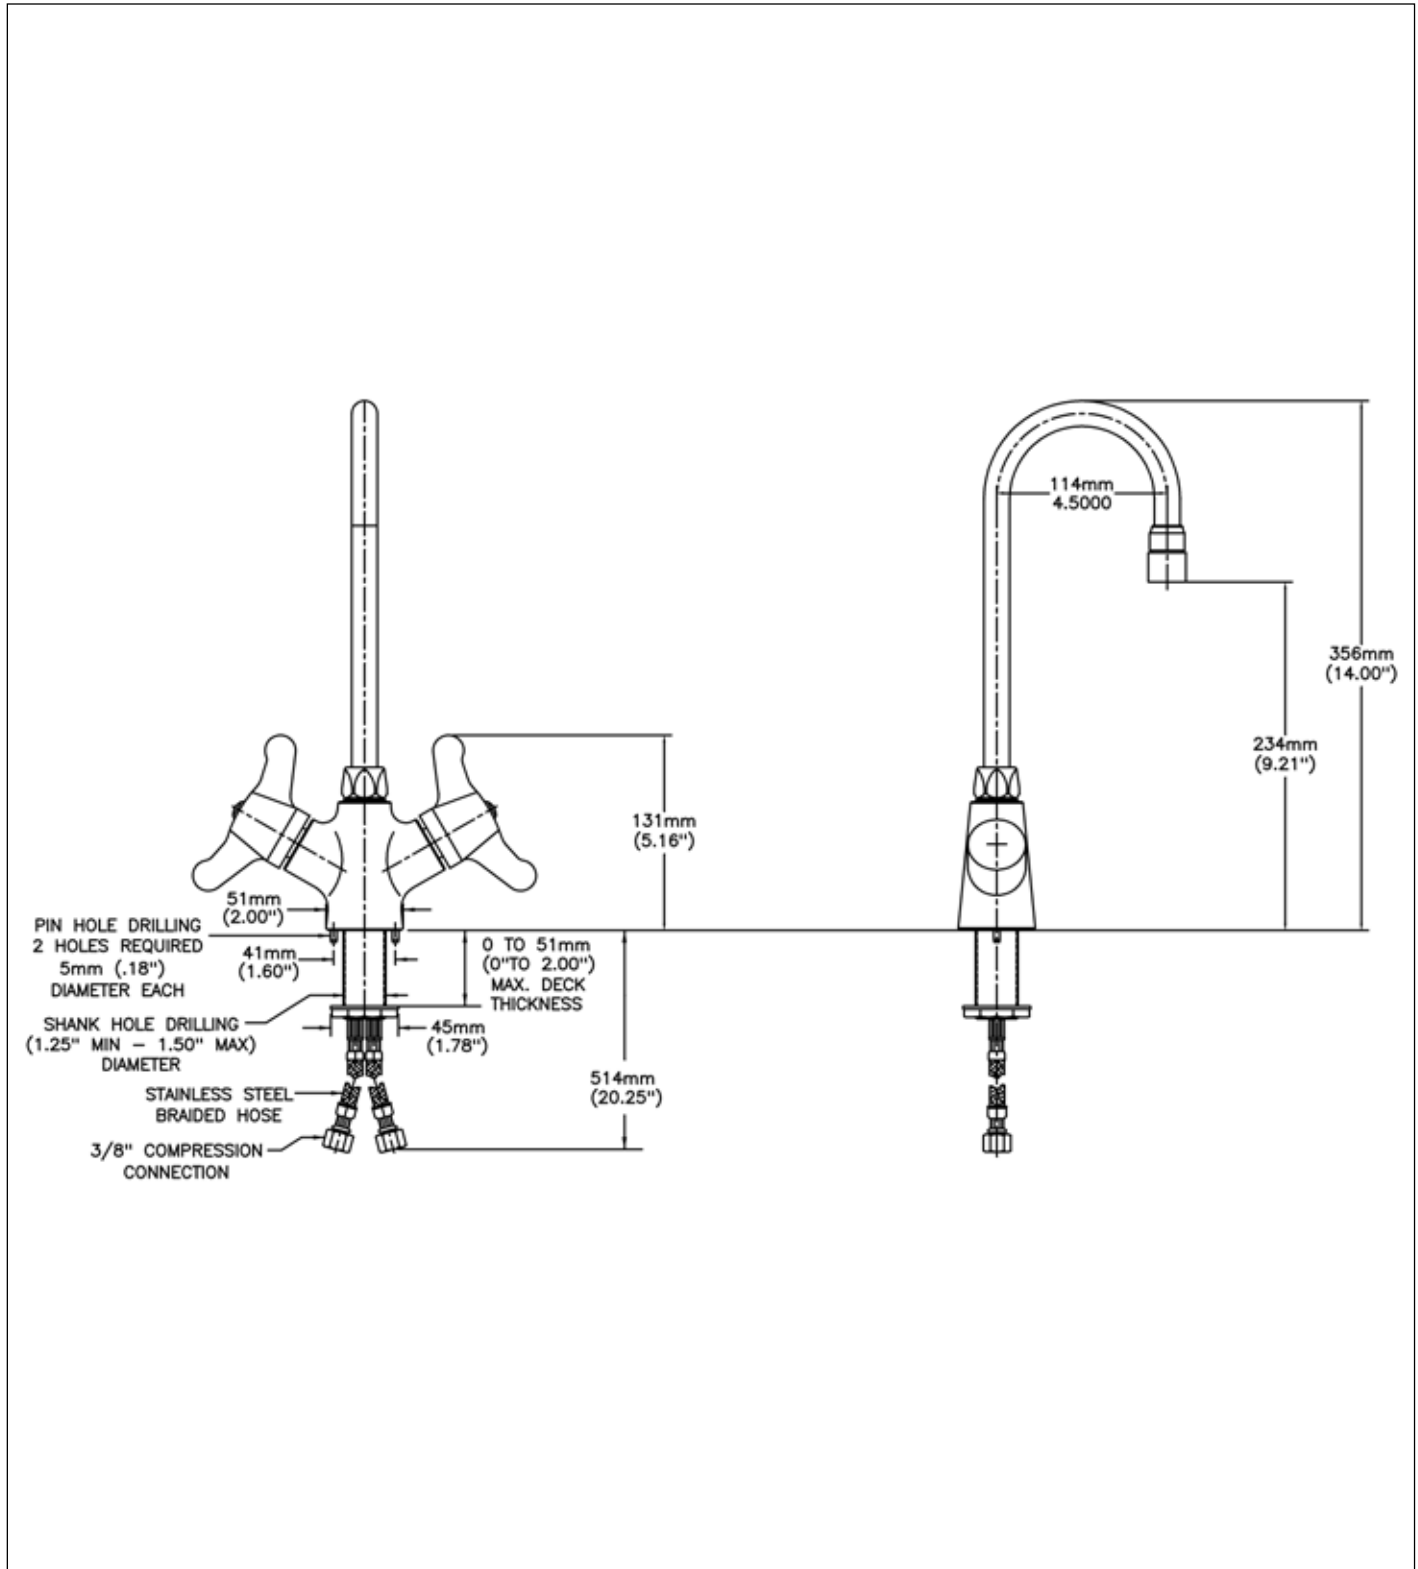

#### SPECIFICATION:

- Two handle sink faucet
- Single shank mixing faucet with coverplate-CER-TECK® 1/4 turn ceramic structures Polished chrome plated finish
- Metal hold-down package
- Single shank mixing faucet less coverplate-CER-TECK® 1/4 turn ceramic structures
- Anti-rotation, body mounted locking pins
- Spout#: 8 - Gooseneck spout-4.5" radius -Standard rigid/swivel field installation-Vandal resistant .090" wall thickness(R2)
- Outlet#: 4 - Standard 1.5 GPM (5.7 L/Min) Flow Control Aerator
- Handle#: 7 - 63.5 mm (2.5") Balanced Lever Handles - ADA compliant - Metal - Color Indexed - Vandal Resistant screws

#### OPERATION:

- Not Available

***(Dimensional drawing on following page)***

Delta reserves the right (1) to make changes to specifications and materials, and (2) to change or discontinue models, both without notice or obligation. Dimensions are for reference. Measurement may vary plus or minus 6mm(0.25"). Mounting locations are suggested only. Check with local codes for requirements in your area. This spec was produced December 23, 2014.

Delta reserves the right (1) to make changes to specifications and materials, and (2) to change or discontinue models, both without notice or obligation. Dimensions are for reference. Measurement may vary plus or minus 6mm(0.25"). Mounting locations are suggested only. Check with local codes for requirements in your area. This spec was produced December 23, 2014.