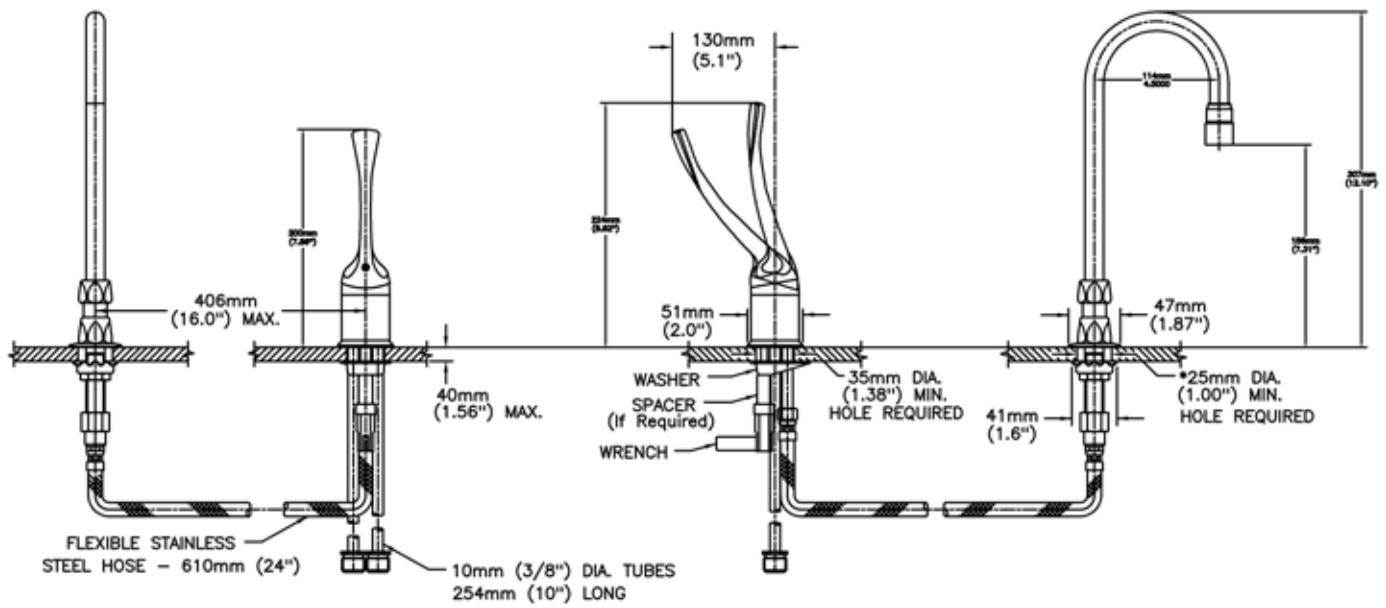

### SPECIFICATION:

- Widespread single control faucet
- 102 to 406mm (4-16") adjustable centers
- Polished chrome plated finish
- Delta washerless stainless steel ball cartridge
- High temperature limit stop
- Metal trim
- 3/8" IPS Brass Pipe Rigid/Swivel Gooseneck spout
- Spout: R2 - Gooseneck spout-4.5" radius -Standard rigid/swivel field installation-Vandal resistant .090" wall thickness(R2)
- Outlet#: 4 - Standard 1.5 GPM (5.7 L/Min) Flow Control Aerator
- Handle#: 3 - 152 mm (6") Lever Blade Handle-Metal- ADA compliant-Color indexed-Vandal resistant with set screw

### OPERATION:

- Not Available

***(Dimensional drawing on following page)***

Delta reserves the right (1) to make changes to specifications and materials, and (2) to change or discontinue models, both without notice or obligation. Dimensions are for reference. Measurement may vary plus or minus 6mm(0.25"). Mounting locations are suggested only. Check with local codes for requirements in your area. This spec was produced January 27, 2015.

Delta reserves the right (1) to make changes to specifications and materials, and (2) to change or discontinue models, both without notice or obligation. Dimensions are for reference. Measurement may vary plus or minus 6mm(0.25"). Mounting locations are suggested only. Check with local codes for requirements in your area. This spec was produced January 27, 2015.