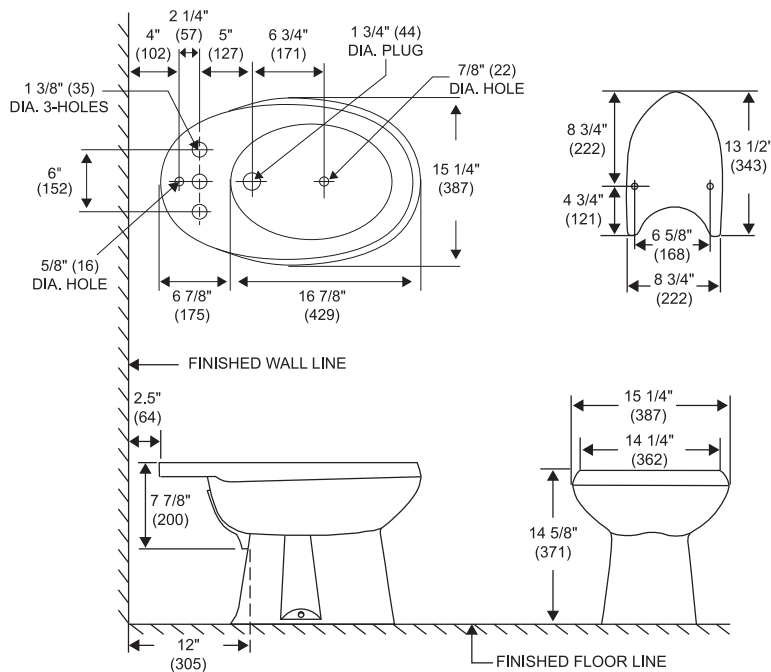

FEATURES

- Three-hole design
- Integral overflow
- Extended back ledge with exposed mounting holes
- 14" x 19" footprint
- Stain-resistant vitreous china
- Complements the Altima™ toilet
- Faucet and fittings sold separately
- Limited Lifetime warranty

AVAILABLE COLORS

SPECIFICATIONS

- Model 7603: Three-faucet hole bidet, 41 lbs; with optional diverter for fountain spray and full rim wash

SUGGESTED FITTINGS*

- Sayco-Ceram™ Faucet 950: Two handle, three-valve fitting with chrome finish; includes valve, drain and rosette spray

* Fittings not included. Refer to the Sayco Catalog for more information.

Dimensions may vary (+) or (-) 1/4". Dimensions shown in parentheses are in millimeters: 25.4 mm = 1 inch. Note: Fixture dimensions are nominal and conform with dimension and performance requirements of ASME A112.19.2-2008 / CSA B45.1-08 standards. Dimensions subject to change or cancellation without notice. Briggs is not responsible for the use of superceded or voided specification information.